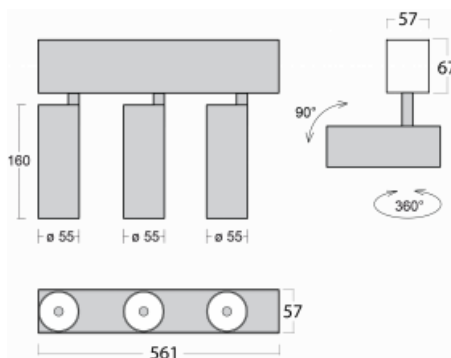

Luminaire

Lina60-S

04S-200F-30GDD/930, B

EPD[®]

You will appreciate the L-Click system on the Lina60-S luminaire with a direct light distribution, which effectively saves you both time and money. How? The module simply clicks into the profile, so a lot of work is saved during assembly. This solution also prevents the direct touch of the LED technology and lengthens its operating life. The Lina60-S lighting system can be assembled creating endless lines and a big variety of shapes. In addition to great power output, the luminaire also has a great price. It will find its use in commercial, social and public spaces.

Technical drawing

Type of installation	Recessed, Surface, Wall mounted, Suspended
Light distribution	Direct
Luminaire shape	Linear
Colour of the luminaires	Black
Material	Aluminium
Lifetime	L80/B20 50 000 hours
Warranty	5 years
Description of luminaires	Luminaire recessed/surface/wall mounted/suspended
Dimensions	561 mm × 57 mm × 67 mm
Light source	LED MODUL
Type of optical system	Reflector
Luminous flux*	1200 lm
Colour Temperature	3000 K warm white
Luminous efficacy	88 lm/W
MacAdam Light source	3
Colour rendering index	90
Beam angle	45°
UGR max. X=4H Y=8H, $\rho=70,50,20$	21.5

Curve

Luminaire power input* 40.8 W

Connection of the luminaires DALI

Electrical voltage 220-240V

Frequency 50/60Hz

⊕ CE IP 20

*±10 %

Downloads