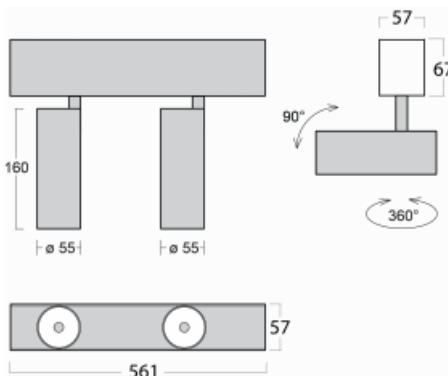

Luminaire

Lina60-S

04S-200F-20GGE/940, W

EPD®

You will appreciate the L-Click system on the Lina60-S luminaire with a direct light distribution, which effectively saves you both time and money. How? The module simply clicks into the profile, so a lot of work is saved during assembly. This solution also prevents the direct touch of the LED technology and lengthens its operating life. The Lina60-S lighting system can be assembled creating endless lines and a big variety of shapes. In addition to great power output, the luminaire also has a great price. It will find its use in commercial, social and public spaces.

Technical drawing

Type of installation	Recessed, Surface, Wall mounted, Suspended
Light distribution	Direct
Luminaire shape	Linear
Colour of the luminaires	White
Material	Aluminium
Lifetime	L80/B20 50 000 hours
Warranty	5 years
Description of luminaires	Luminaire recessed/surface/wall mounted/suspended
Dimensions	561 mm × 57 mm × 67 mm
Light source	LED MODUL
Type of optical system	Reflector
Luminous flux*	1750 lm
Colour Temperature	4000 K cool white
Luminous efficacy	88 lm/W
MacAdam Light source	3
Colour rendering index	90
Beam angle	45°
UGR max. X=4H Y=8H, $\rho=70,50,20$	22.8