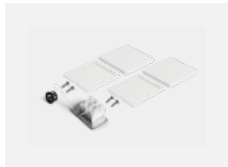

Technical drawing

Type of installation	Recessed, Surface, Wall mounted, Suspended
Light distribution	Direct
Luminaire shape	Linear
Colour of the luminaires	White
Material	Aluminium
Lifetime	L80/B20 50 000 hours
Warranty	5 years
Description of luminaires	Luminaire recessed/surface/wall mounted/suspended
Dimensions	561 mm × 57 mm × 67 mm
Light source	LED MODUL
Type of optical system	Reflector
Luminous flux*	1750 lm
Colour Temperature	4000 K cool white
Luminous efficacy	88 lm/W
MacAdam Light source	3
Colour rendering index	90
Beam angle	45°
UGR max. X=4H Y=8H, $\rho=70,50,20$	22.8

00-00358, K
cable 3x0,75 4000mm

00-00360, K
cable 3x0,75 6000mm

00-00370, W
ceiling cup 80x80x32mm

00-00500
wire for emergency
lighting XX-XXXX-20

00-00600, F
ceiling fastening for
luminaires 132-5xxK,
04-2000x, 05-2000x,
09-200x - 1 piece

00-20700, B
2 pcs of wall fastening
Lipo/Lina

04-00200, N
straight connector

04-01200, F
Accessory for gear-tray
release

04-20100, W
2xend cap - metal, 3-
conductor terminal box,
grommet

04-20102, W
2xend cap - plastic, 3-
conductor terminal box,
grommet

04-20900, F
bracket for installation
of suspended type of
profile as recessed
trimless