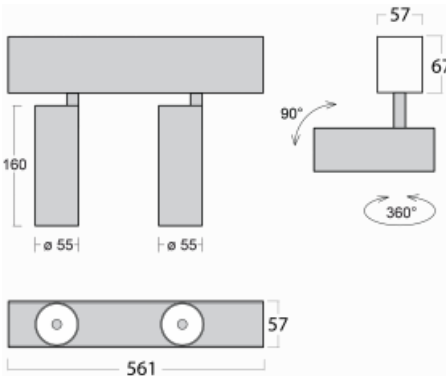

# Lina60-S

04S-200F-20GGE/940, S

EPD®

You will appreciate the L-Click system on the Lina60-S luminaire with a direct light distribution, which effectively saves you both time and money. How? The module simply clicks into the profile, so a lot of work is saved during assembly. This solution also prevents the direct touch of the LED technology and lengthens its operating life. The Lina60-S lighting system can be assembled creating endless lines and a big variety of shapes. In addition to great power output, the luminaire also has a great price. It will find its use in commercial, social and public spaces.

## Technical drawing

|  |   |
|--|---|
| Type of installation                   | Recessed, Surface, Wall mounted, Suspended        |
| Light distribution                     | Direct  |
| Luminaire shape                        | Linear  |
| Colour of the luminaires               | Silver  |
| Material                               | Aluminium   |
| Lifetime                               | L80/B20 50 000 hours                              |
| Warranty                               | 5 years   |
| Description of luminaires              | Luminaire recessed/surface/wall mounted/suspended |
| Dimensions (l × w × h mm)              | 561 mm × 57 mm × 67 mm                            |
| Light source                           | LED MODUL   |
| DIR optical system                     | Reflector   |
| Luminous flux*                         | 1750 lm   |
| Colour Temperature                     | 4000 K cool white                                 |
| Luminous efficacy                      | 88 lm/W   |
| MacAdam Light source                   | 3   |
| Colour rendering index                 | 90  |
| Beam angle                             | 45°   |
| UGR max. X=4H<br>Y=8H, $\rho=70,50,20$ | 22.8  |