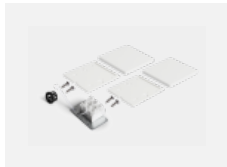

Technical drawing

Type of installation	Recessed, Surface, Wall mounted, Suspended
Light distribution	Direct
Luminaire shape	Linear
Colour of the luminaires	Silver
Material	Aluminium
Lifetime	L80/B20 50 000 hours
Warranty	5 years
Description of luminaires	Luminaire recessed/surface/wall mounted/suspended
Dimensions (l × w × h mm)	561 mm × 57 mm × 67 mm
Light source	LED MODUL
DIR optical system	Reflector
Luminous flux*	1650 lm
Colour Temperature	3000 K warm white
Luminous efficacy	83 lm/W
MacAdam Light source	3
Colour rendering index	90
Beam angle	45°
UGR max. X=4H Y=8H, $\rho=70,50,20$	22.6

00-00358, K
cable 3x0,75 4000mm,
transparent

00-00360, K
cable 3x0,75 6000mm,
transparent

00-00370, S
ceiling cup 80x80x32mm

00-00600, F
ceiling fastening for
luminaires 132-5xxK,
04-2000x, 05-2000x,
09-200x - 1 piece

00-20700, B
2 pcs of wall fastening
Lipo/Lina

04-00200, N
straight connector

04-01200, F
Accessory for gear-tray
release

04-20100, S
2xend cap - metal, 3-
conductor terminal box,
grommet

04-20102, S
2xend cap - plastic, 3-
conductor terminal box,
grommet

04-20900, F
bracket for installation
of suspended type of
profile as recessed
trimless