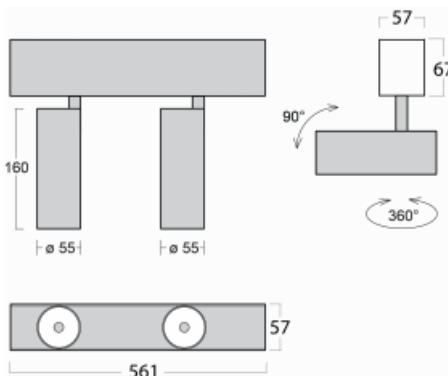

Luminaire

Lina60-S

04S-200F-20GGE/930, S

EPD®

You will appreciate the L-Click system on the Lina60-S luminaire with a direct light distribution, which effectively saves you both time and money. How? The module simply clicks into the profile, so a lot of work is saved during assembly. This solution also prevents the direct touch of the LED technology and lengthens its operating life. The Lina60-S lighting system can be assembled creating endless lines and a big variety of shapes. In addition to great power output, the luminaire also has a great price. It will find its use in commercial, social and public spaces.

Technical drawing

Type of installation	Recessed, Surface, Wall mounted, Suspended
Light distribution	Direct
Luminaire shape	Linear
Colour of the luminaires	Silver
Material	Aluminium
Lifetime	L80/B20 50 000 hours
Warranty	5 years
Description of luminaires	Luminaire recessed/surface/wall mounted/suspended
Dimensions (l × w × h mm)	561 mm × 57 mm × 67 mm
Light source	LED MODUL
DIR optical system	Reflector
Luminous flux*	1650 lm
Colour Temperature	3000 K warm white
Luminous efficacy	83 lm/W
MacAdam Light source	3
Colour rendering index	90
Beam angle	45°
UGR max. X=4H Y=8H, $\rho=70,50,20$	22.6