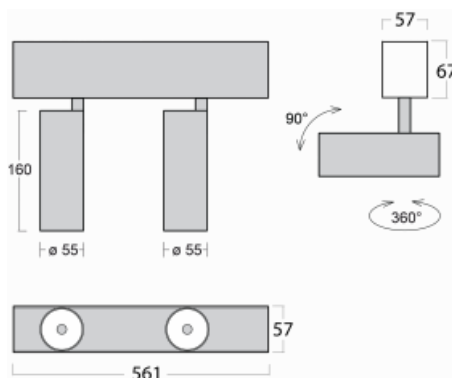

# Lina60-S

04S-200F-20GGE/930, B

EPD®

You will appreciate the L-Click system on the Lina60-S luminaire with a direct light distribution, which effectively saves you both time and money. How? The module simply clicks into the profile, so a lot of work is saved during assembly. This solution also prevents the direct touch of the LED technology and lengthens its operating life. The Lina60-S lighting system can be assembled creating endless lines and a big variety of shapes. In addition to great power output, the luminaire also has a great price. It will find its use in commercial, social and public spaces.

## Technical drawing

Type of installation	Recessed, Surface, Wall mounted, Suspended
Light distribution	Direct
Luminaire shape	Linear
Colour of the luminaires	Black
Material	Aluminium
Lifetime	L80/B20 50 000 hours
Warranty	5 years
Description of luminaires	Luminaire recessed/surface/wall mounted/suspended
Dimensions (l × w × h mm)	561 mm × 57 mm × 67 mm
Light source	LED MODUL
DIR optical system	Reflector
Luminous flux*	1650 lm
Colour Temperature	3000 K warm white
Luminous efficacy	83 lm/W
MacAdam Light source	3
Colour rendering index	90
Beam angle	45°
UGR max. X=4H Y=8H, $\rho=70,50,20$	22.6