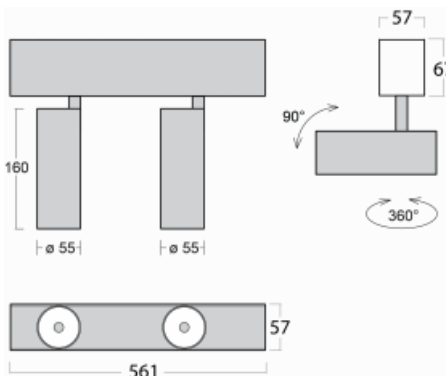

Luminaire

Lina60-S

04S-200F-20GGD/940, W

EPD®

You will appreciate the L-Click system on the Lina60-S luminaire with a direct light distribution, which effectively saves you both time and money. How? The module simply clicks into the profile, so a lot of work is saved during assembly. This solution also prevents the direct touch of the LED technology and lengthens its operating life. The Lina60-S lighting system can be assembled creating endless lines and a big variety of shapes. In addition to great power output, the luminaire also has a great price. It will find its use in commercial, social and public spaces.

Technical drawing

| | |
|-----------------------------------|---|
| Type of installation | Recessed, Surface, Wall mounted, Suspended |
| Light distribution | Direct |
| Luminaire shape | Linear |
| Colour of the luminaires | White |
| Material | Aluminium |
| Lifetime | L80/B20 50 000 hours |
| Warranty | 5 years |
| Description of luminaires | Luminaire recessed/surface/wall mounted/suspended |
| Dimensions | 561 mm × 57 mm × 67 mm |
| Weight | 2.6 kg |
| Light source | LED MODUL |
| Type of optical system | Reflector |
| Luminous flux* | 1750 lm |
| Colour Temperature | 4000 K cool white |
| Luminous efficacy | 88 lm/W |
| MacAdam Light source | 3 |
| Colour rendering index | 90 |
| Beam angle | 45° |
| UGR max. X=4H Y=8H, ρ=70,50,20 | 22.8 |

Curve

Luminaire power input* 40 W

Connection of the luminaires DALI

Electrical voltage 220-240V

Frequency 50/60Hz

⊕ CE IP 20

*±10 %

Downloads