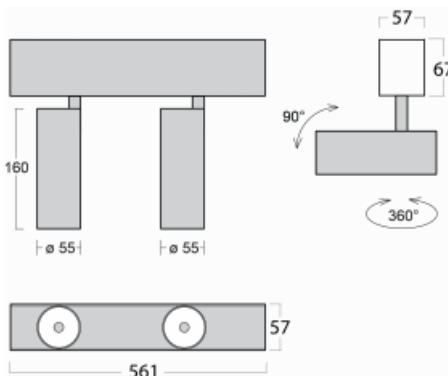

# Lina60-S

04S-200F-20GGD/940, S

**EPD<sup>®</sup>**

You will appreciate the L-Click system on the Lina60-S luminaire with a direct light distribution, which effectively saves you both time and money. How? The module simply clicks into the profile, so a lot of work is saved during assembly. This solution also prevents the direct touch of the LED technology and lengthens its operating life. The Lina60-S lighting system can be assembled creating endless lines and a big variety of shapes. In addition to great power output, the luminaire also has a great price. It will find its use in commercial, social and public spaces.

**Technical drawing**

Type of installation	Recessed, Surface, Wall mounted, Suspended
Light distribution	Direct
Luminaire shape	Linear
Colour of the luminaires	Silver
Material	Aluminium
Lifetime	L80/B20 50 000 hours
Warranty	5 years
Description of luminaires	Luminaire recessed/surface/wall mounted/suspended
Dimensions (l × w × h mm)	561 mm × 57 mm × 67 mm
Weight	2.6 kg
Light source	LED MODUL
DIR optical system	Reflector
Luminous flux*	1750 lm
Colour Temperature	4000 K cool white
Luminous efficacy	88 lm/W
MacAdam Light source	3
Colour rendering index	90
Beam angle	45°
UGR max. X=4H Y=8H, ρ=70,50,20	22.8