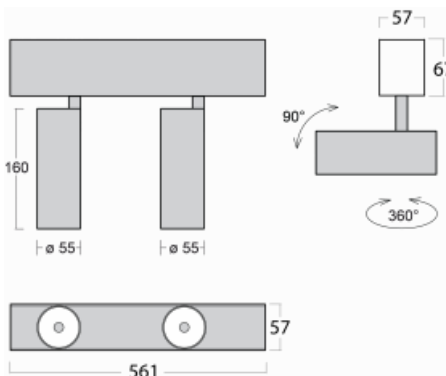

# Lina60-S

04S-200F-20GGD/930, W

**EPD<sup>®</sup>**

You will appreciate the L-Click system on the Lina60-S luminaire with a direct light distribution, which effectively saves you both time and money. How? The module simply clicks into the profile, so a lot of work is saved during assembly. This solution also prevents the direct touch of the LED technology and lengthens its operating life. The Lina60-S lighting system can be assembled creating endless lines and a big variety of shapes. In addition to great power output, the luminaire also has a great price. It will find its use in commercial, social and public spaces.

**Technical drawing**

Type of installation	Recessed, Surface, Wall mounted, Suspended
Light distribution	Direct
Luminaire shape	Linear
Colour of the luminaires	White
Material	Aluminium
Lifetime	L80/B20 50 000 hours
Warranty	5 years
Description of luminaires	Luminaire recessed/surface/wall mounted/suspended
Dimensions (l × w × h mm)	561 mm × 57 mm × 67 mm
Light source	LED MODUL
DIR optical system	Reflector
Luminous flux*	1650 lm
Colour Temperature	3000 K warm white
Luminous efficacy	83 lm/W
MacAdam Light source	3
Colour rendering index	90
Beam angle	45°
UGR max. X=4H Y=8H, ρ=70,50,20	22.6

**00-00355, W**  
cable 5x0,75 2000mm,  
white

**00-00356, W**  
cable 5x0,75 4000mm,  
white

**00-00357, W**  
cable 5x0,75 6000mm,  
white

**00-00363, K**  
cable 5x1,5 2000mm

**00-00364, K**  
cable 5x1,5 4000mm