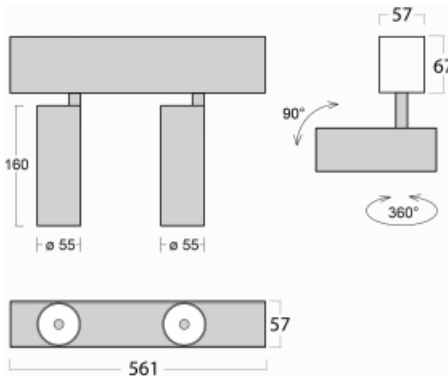

# Lina60-S

04S-200F-20GGD/930, S

EPD®

You will appreciate the L-Click system on the Lina60-S luminaire with a direct light distribution, which effectively saves you both time and money. How? The module simply clicks into the profile, so a lot of work is saved during assembly. This solution also prevents the direct touch of the LED technology and lengthens its operating life. The Lina60-S lighting system can be assembled creating endless lines and a big variety of shapes. In addition to great power output, the luminaire also has a great price. It will find its use in commercial, social and public spaces.

## Technical drawing

Type of installation	Recessed, Surface, Wall mounted, Suspended
Light distribution	Direct
Luminaire shape	Linear
Colour of the luminaires	Silver
Material	Aluminium
Lifetime	L80/B20 50 000 hours
Warranty	5 years
Description of luminaires	Luminaire recessed/surface/wall mounted/suspended
Dimensions (l × w × h mm)	561 mm × 57 mm × 67 mm
Light source	LED MODUL
DIR optical system	Reflector
Luminous flux*	1650 lm
Colour Temperature	3000 K warm white
Luminous efficacy	83 lm/W
MacAdam Light source	3
Colour rendering index	90
Beam angle	45°
UGR max. X=4H Y=8H, $\rho=70,50,20$	22.6

**00-00355, K**  
cable 5x0,75 2000mm,  
transparent

**00-00356, K**  
cable 5x0,75 4000mm,  
transparent

**00-00357, K**  
cable 5x0,75 6000mm,  
transparent

**00-00363, K**  
cable 5x1,5 2000mm

**00-00364, K**  
cable 5x1,5 4000mm