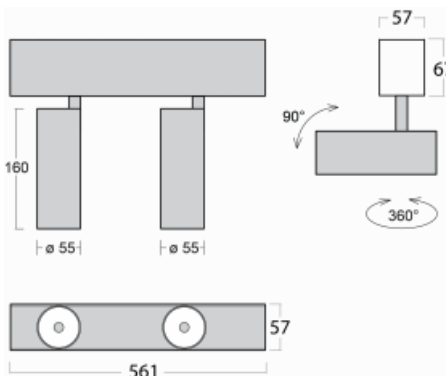

Luminaire

Lina60-S

04S-200F-20GGD/930, B

EPD®

You will appreciate the L-Click system on the Lina60-S luminaire with a direct light distribution, which effectively saves you both time and money. How? The module simply clicks into the profile, so a lot of work is saved during assembly. This solution also prevents the direct touch of the LED technology and lengthens its operating life. The Lina60-S lighting system can be assembled creating endless lines and a big variety of shapes. In addition to great power output, the luminaire also has a great price. It will find its use in commercial, social and public spaces.

Technical drawing

Type of installation	Recessed, Surface, Wall mounted, Suspended
Light distribution	Direct
Luminaire shape	Linear
Colour of the luminaires	Black
Material	Aluminium
Lifetime	L80/B20 50 000 hours
Warranty	5 years
Description of luminaires	Luminaire recessed/surface/wall mounted/suspended
Dimensions (l × w × h mm)	561 mm × 57 mm × 67 mm
Light source	LED MODUL
DIR optical system	Reflector
Luminous flux*	1650 lm
Colour Temperature	3000 K warm white
Luminous efficacy	83 lm/W
MacAdam Light source	3
Colour rendering index	90
Beam angle	45°
UGR max. X=4H Y=8H, $\rho=70,50,20$	22.6

Curve

Luminaire power input* 40 W

Connection of the luminaires DALI

Electrical voltage 220-240V

Frequency 50/60Hz

 **CE** IP 20

* $\pm 10\%$

Downloads