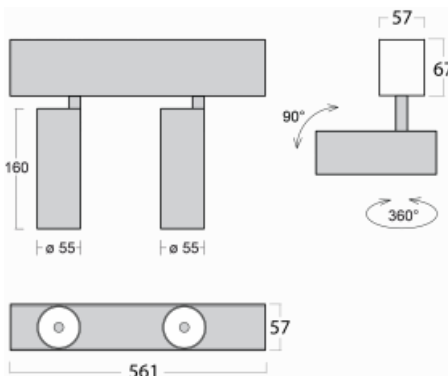

# Lina60-S

04S-200F-20GDE/940, W

**EPD<sup>®</sup>**

You will appreciate the L-Click system on the Lina60-S luminaire with a direct light distribution, which effectively saves you both time and money. How? The module simply clicks into the profile, so a lot of work is saved during assembly. This solution also prevents the direct touch of the LED technology and lengthens its operating life. The Lina60-S lighting system can be assembled creating endless lines and a big variety of shapes. In addition to great power output, the luminaire also has a great price. It will find its use in commercial, social and public spaces.

**Technical drawing**

|  |   |
|--|---|
| Type of installation                   | Recessed, Surface, Wall mounted, Suspended        |
| Light distribution                     | Direct  |
| Luminaire shape                        | Linear  |
| Colour of the luminaires               | White   |
| Material                               | Aluminium   |
| Lifetime                               | L80/B20 50 000 hours                              |
| Warranty                               | 5 years   |
| Description of luminaires              | Luminaire recessed/surface/wall mounted/suspended |
| Dimensions (l × w × h mm)              | 561 mm × 57 mm × 67 mm                            |
| Light source                           | LED MODUL   |
| DIR optical system                     | Reflector   |
| Luminous flux*                         | 1250 lm   |
| Colour Temperature                     | 4000 K cool white                                 |
| Luminous efficacy                      | 92 lm/W   |
| MacAdam Light source                   | 3   |
| Colour rendering index                 | 90  |
| Beam angle                             | 45°   |
| UGR max. X=4H<br>Y=8H, $\rho=70,50,20$ | 21.7  |