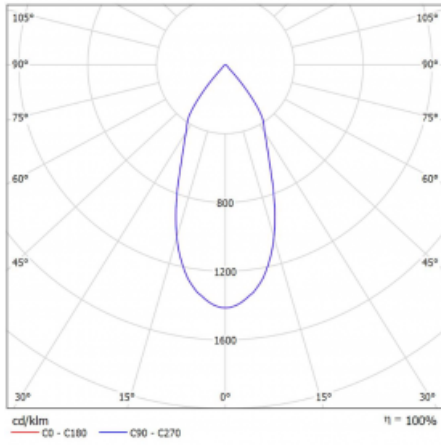

**Technical drawing**

|  |   |
|--|---|
| Type of installation                   | Recessed, Surface, Wall mounted, Suspended        |
| Light distribution                     | Direct  |
| Luminaire shape                        | Linear  |
| Colour of the luminaires               | White   |
| Material                               | Aluminium   |
| Lifetime                               | L80/B20 50 000 hours                              |
| Warranty                               | 5 years   |
| Description of luminaires              | Luminaire recessed/surface/wall mounted/suspended |
| Dimensions (l × w × h mm)              | 561 mm × 57 mm × 67 mm                            |
| Light source                           | LED MODUL   |
| DIR optical system                     | Reflector   |
| Luminous flux*                         | 1250 lm   |
| Colour Temperature                     | 4000 K cool white                                 |
| Luminous efficacy                      | 92 lm/W   |
| MacAdam Light source                   | 3   |
| Colour rendering index                 | 90  |
| Beam angle                             | 45°   |
| UGR max. X=4H<br>Y=8H, $\rho=70,50,20$ | 21.7  |

## Curve

Luminaire power input\* 27.2 W

Connection of the luminaires ON/OFF

Electrical voltage 220-240V

Frequency 50/60Hz

⊕ CE IP 20

\*±10 %