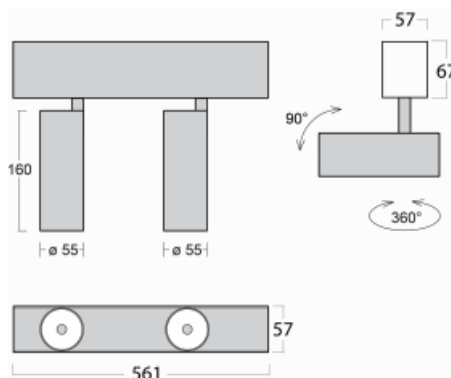

Luminaire

Lina60-S

04S-200F-20GDE/930, S

EPD®

You will appreciate the L-Click system on the Lina60-S luminaire with a direct light distribution, which effectively saves you both time and money. How? The module simply clicks into the profile, so a lot of work is saved during assembly. This solution also prevents the direct touch of the LED technology and lengthens its operating life. The Lina60-S lighting system can be assembled creating endless lines and a big variety of shapes. In addition to great power output, the luminaire also has a great price. It will find its use in commercial, social and public spaces.

Technical drawing

Type of installation	Recessed, Surface, Wall mounted, Suspended
Light distribution	Direct
Luminaire shape	Linear
Colour of the luminaires	Silver
Material	Aluminium
Lifetime	L80/B20 50 000 hours
Warranty	5 years
Description of luminaires	Luminaire recessed/surface/wall mounted/suspended
Dimensions (l × w × h mm)	561 mm × 57 mm × 67 mm
Light source	LED MODUL
DIR optical system	Reflector
Luminous flux*	1200 lm
Colour Temperature	3000 K warm white
Luminous efficacy	88 lm/W
MacAdam Light source	3
Colour rendering index	90
Beam angle	45°
UGR max. X=4H Y=8H, $\rho=70,50,20$	21.5