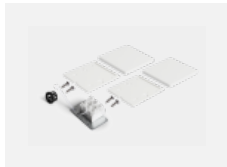

Technical drawing

Type of installation	Recessed, Surface, Wall mounted, Suspended
Light distribution	Direct
Luminaire shape	Linear
Colour of the luminaires	Silver
Material	Aluminium
Lifetime	L80/B20 50 000 hours
Warranty	5 years
Description of luminaires	Luminaire recessed/surface/wall mounted/suspended
Dimensions (l × w × h mm)	561 mm × 57 mm × 67 mm
Light source	LED MODUL
DIR optical system	Reflector
Luminous flux*	1200 lm
Colour Temperature	3000 K warm white
Luminous efficacy	88 lm/W
MacAdam Light source	3
Colour rendering index	90
Beam angle	45°
UGR max. X=4H Y=8H, $\rho=70,50,20$	21.5

00-00358, K
cable 3x0,75 4000mm,
transparent

00-00360, K
cable 3x0,75 6000mm,
transparent

00-00370, S
ceiling cup 80x80x32mm

00-00600, F
ceiling fastening for
luminaires 132-5xxK,
04-2000x, 05-2000x,
09-200x - 1 piece

00-20700, B
2 pcs of wall fastening
Lipo/Lina

04-00200, N
straight connector

04-01200, F
Accessory for gear-tray
release

04-20100, S
2xend cap - metal, 3-
conductor terminal box,
grommet

04-20102, S
2xend cap - plastic, 3-
conductor terminal box,
grommet

04-20900, F
bracket for installation
of suspended type of
profile as recessed
trimless