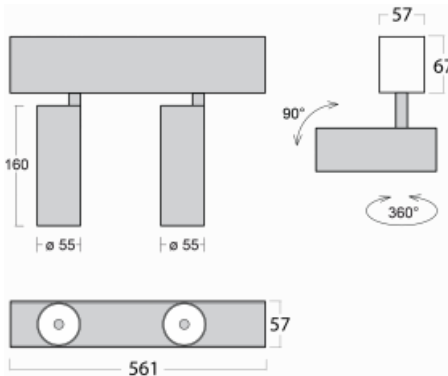

# Lina60-S

04S-200F-20GDE/930, B

EPD®

You will appreciate the L-Click system on the Lina60-S luminaire with a direct light distribution, which effectively saves you both time and money. How? The module simply clicks into the profile, so a lot of work is saved during assembly. This solution also prevents the direct touch of the LED technology and lengthens its operating life. The Lina60-S lighting system can be assembled creating endless lines and a big variety of shapes. In addition to great power output, the luminaire also has a great price. It will find its use in commercial, social and public spaces.

## Technical drawing

Type of installation	Recessed, Surface, Wall mounted, Suspended
Light distribution	Direct
Luminaire shape	Linear
Colour of the luminaires	Black
Material	Aluminium
Lifetime	L80/B20 50 000 hours
Warranty	5 years
Description of luminaires	Luminaire recessed/surface/wall mounted/suspended
Dimensions	561 mm × 57 mm × 67 mm
Light source	LED MODUL
Type of optical system	Reflector
Luminous flux*	1200 lm
Colour Temperature	3000 K warm white
Luminous efficacy	88 lm/W
MacAdam Light source	3
Colour rendering index	90
Beam angle	45°
UGR max. X=4H Y=8H, $\rho=70,50,20$	21.5