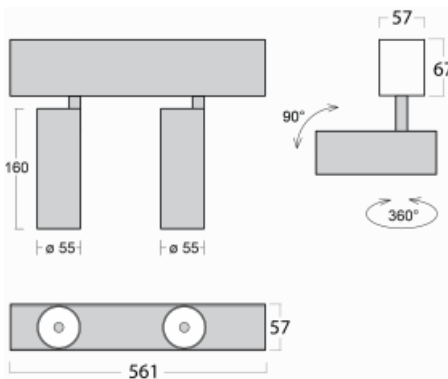

Luminaire

Lina60-S

04S-200F-20GDD/940, W

EPD[®]

You will appreciate the L-Click system on the Lina60-S luminaire with a direct light distribution, which effectively saves you both time and money. How? The module simply clicks into the profile, so a lot of work is saved during assembly. This solution also prevents the direct touch of the LED technology and lengthens its operating life. The Lina60-S lighting system can be assembled creating endless lines and a big variety of shapes. In addition to great power output, the luminaire also has a great price. It will find its use in commercial, social and public spaces.

Technical drawing

Type of installation	Recessed, Surface, Wall mounted, Suspended
Light distribution	Direct
Luminaire shape	Linear
Colour of the luminaires	White
Material	Aluminium
Lifetime	L80/B20 50 000 hours
Warranty	5 years
Description of luminaires	Luminaire recessed/surface/wall mounted/suspended
Dimensions (l × w × h mm)	561 mm × 57 mm × 67 mm
Light source	LED MODUL
DIR optical system	Reflector
Luminous flux*	1250 lm
Colour Temperature	4000 K cool white
Luminous efficacy	92 lm/W
MacAdam Light source	3
Colour rendering index	90
Beam angle	45°
UGR max. X=4H Y=8H, $\rho=70,50,20$	21.7

Curve

Luminaire power input* 27.2 W

Connection of the luminaires DALI

Electrical voltage 220-240V

Frequency 50/60Hz

⊕ CE IP 20

*±10 %

Downloads