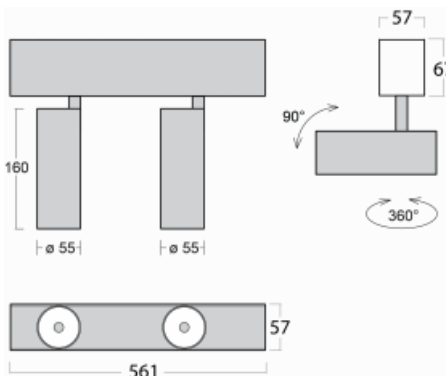

Luminaire

Lina60-S

04S-200F-20GDD/940, B

EPD®

You will appreciate the L-Click system on the Lina60-S luminaire with a direct light distribution, which effectively saves you both time and money. How? The module simply clicks into the profile, so a lot of work is saved during assembly. This solution also prevents the direct touch of the LED technology and lengthens its operating life. The Lina60-S lighting system can be assembled creating endless lines and a big variety of shapes. In addition to great power output, the luminaire also has a great price. It will find its use in commercial, social and public spaces.

Technical drawing

Type of installation	Recessed, Surface, Wall mounted, Suspended
Light distribution	Direct
Luminaire shape	Linear
Colour of the luminaires	Black
Material	Aluminium
Lifetime	L80/B20 50 000 hours
Warranty	5 years
Description of luminaires	Luminaire recessed/surface/wall mounted/suspended
Dimensions	561 mm × 57 mm × 67 mm
Light source	LED MODUL
Type of optical system	Reflector
Luminous flux*	1250 lm
Colour Temperature	4000 K cool white
Luminous efficacy	92 lm/W
MacAdam Light source	3
Colour rendering index	90
Beam angle	45°
UGR max. X=4H Y=8H, $\rho=70,50,20$	21.7

Curve

Luminaire power input* 27.2 W

Connection of the luminaires DALI

Electrical voltage 220-240V

Frequency 50/60Hz

⊕ CE IP 20

*±10 %

Downloads