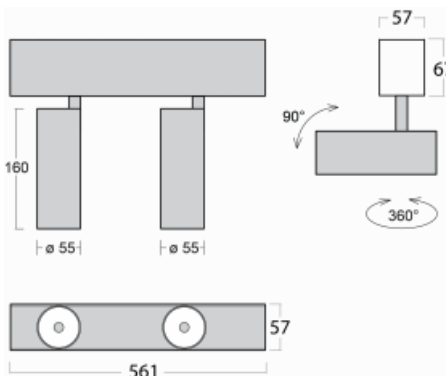

Luminaire

Lina60-S

04S-200F-20GDD/940, B

EPD®

You will appreciate the L-Click system on the Lina60-S luminaire with a direct light distribution, which effectively saves you both time and money. How? The module simply clicks into the profile, so a lot of work is saved during assembly. This solution also prevents the direct touch of the LED technology and lengthens its operating life. The Lina60-S lighting system can be assembled creating endless lines and a big variety of shapes. In addition to great power output, the luminaire also has a great price. It will find its use in commercial, social and public spaces.

Technical drawing

Type of installation	Recessed, Surface, Wall mounted, Suspended
Light distribution	Direct
Luminaire shape	Linear
Colour of the luminaires	Black
Material	Aluminium
Lifetime	L80/B20 50 000 hours
Warranty	5 years
Description of luminaires	Luminaire recessed/surface/wall mounted/suspended
Dimensions (l × w × h mm)	561 mm × 57 mm × 67 mm
Light source	LED MODUL
DIR optical system	Reflector
Luminous flux*	1250 lm
Colour Temperature	4000 K cool white
Luminous efficacy	92 lm/W
MacAdam Light source	3
Colour rendering index	90
Beam angle	45°
UGR max. X=4H Y=8H, $\rho=70,50,20$	21.7

Curve

Luminaire power input* 27.2 W

Connection of the luminaires DALI

Electrical voltage 220-240V

Frequency 50/60Hz

⊕ CE IP 20

*±10 %

Downloads

00-00356, B
 cable 5x0,75 4000mm,
 black

00-00357, B
 cable 5x0,75 6000mm,
 black

00-00363, K
 cable 5x1,5 2000mm

00-00364, K
 cable 5x1,5 4000mm

00-00365, K
 cable 5x1,5 6000mm

00-00366, K
 cable 7x0,75 2000mm