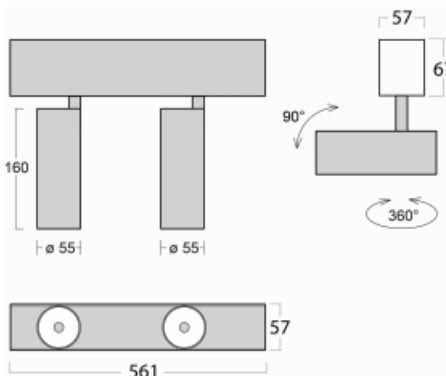

Luminaire

Lina60-S

04S-200F-20GDD/930, W

EPD®

You will appreciate the L-Click system on the Lina60-S luminaire with a direct light distribution, which effectively saves you both time and money. How? The module simply clicks into the profile, so a lot of work is saved during assembly. This solution also prevents the direct touch of the LED technology and lengthens its operating life. The Lina60-S lighting system can be assembled creating endless lines and a big variety of shapes. In addition to great power output, the luminaire also has a great price. It will find its use in commercial, social and public spaces.

Technical drawing

Type of installation	Recessed, Surface, Wall mounted, Suspended
Light distribution	Direct
Luminaire shape	Linear
Colour of the luminaires	White
Material	Aluminium
Lifetime	L80/B20 50 000 hours
Warranty	5 years
Description of luminaires	Luminaire recessed/surface/wall mounted/suspended
Dimensions (l × w × h mm)	561 mm × 57 mm × 67 mm
Light source	LED MODUL
DIR optical system	Reflector
Luminous flux*	1200 lm
Colour Temperature	3000 K warm white
Luminous efficacy	88 lm/W
MacAdam Light source	3
Colour rendering index	90
Beam angle	45°
UGR max. X=4H Y=8H, $\rho=70,50,20$	21.5

Curve

Luminaire power input* 27.2 W

Connection of the luminaires DALI

Electrical voltage 220-240V

Frequency 50/60Hz

⊕ CE IP 20

*±10 %

Downloads

00-00356, W
cable 5x0,75 4000mm,
white

00-00357, W
cable 5x0,75 6000mm,
white

00-00363, K
cable 5x1,5 2000mm

00-00364, K
cable 5x1,5 4000mm

00-00365, K
cable 5x1,5 6000mm

00-00366, K
cable 7x0,75 2000mm

00-00367, K
cable 7x0,75 4000mm