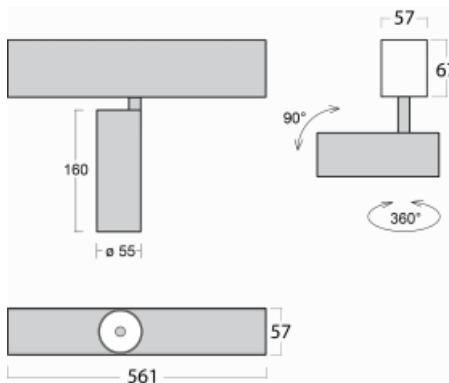

Luminaire

Lina60-S

04S-200F-10GGE/940, W

EPD®

You will appreciate the L-Click system on the Lina60-S luminaire with a direct light distribution, which effectively saves you both time and money. How? The module simply clicks into the profile, so a lot of work is saved during assembly. This solution also prevents the direct touch of the LED technology and lengthens its operating life. The Lina60-S lighting system can be assembled creating endless lines and a big variety of shapes. In addition to great power output, the luminaire also has a great price. It will find its use in commercial, social and public spaces.

Technical drawing

Type of installation	Recessed, Surface, Wall mounted, Suspended
Light distribution	Direct
Luminaire shape	Linear
Colour of the luminaires	White
Material	Aluminium
Lifetime	L80/B20 50 000 hours
Warranty	5 years
Description of luminaires	Luminaire recessed/surface/wall mounted/suspended
Dimensions	561 mm × 57 mm × 67 mm
Light source	LED MODUL
Type of optical system	Reflector
Luminous flux*	1750 lm
Colour Temperature	4000 K cool white
Luminous efficacy	88 lm/W
MacAdam Light source	3
Colour rendering index	90
Beam angle	45°
UGR max. X=4H Y=8H, $\rho=70,50,20$	22.8