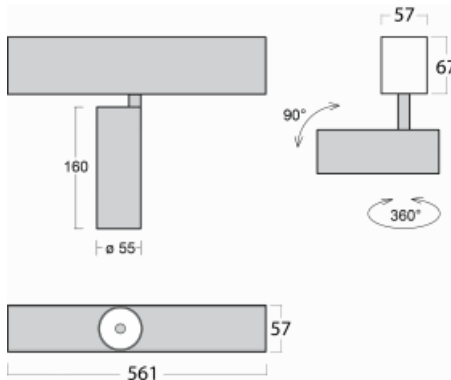

Luminaire

Lina60-S

04S-200F-10GGE/940, S

EPD[®]

You will appreciate the L-Click system on the Lina60-S luminaire with a direct light distribution, which effectively saves you both time and money. How? The module simply clicks into the profile, so a lot of work is saved during assembly. This solution also prevents the direct touch of the LED technology and lengthens its operating life. The Lina60-S lighting system can be assembled creating endless lines and a big variety of shapes. In addition to great power output, the luminaire also has a great price. It will find its use in commercial, social and public spaces.

Technical drawing

Type of installation	Recessed, Surface, Wall mounted, Suspended
Light distribution	Direct
Luminaire shape	Linear
Colour of the luminaires	Silver
Material	Aluminium
Lifetime	L80/B20 50 000 hours
Warranty	5 years
Description of luminaires	Luminaire recessed/surface/wall mounted/suspended
Dimensions	561 mm × 57 mm × 67 mm
Light source	LED MODUL
Type of optical system	Reflector
Luminous flux*	1750 lm
Colour Temperature	4000 K cool white
Luminous efficacy	88 lm/W
MacAdam Light source	3
Colour rendering index	90
Beam angle	45°
UGR max. X=4H Y=8H, $\rho=70,50,20$	22.8