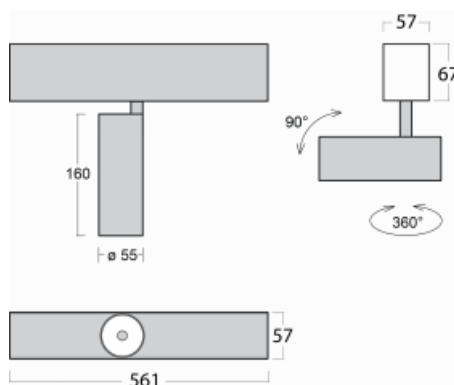

Luminaire

Lina60-S

04S-200F-10GGE/940, B

EPD®

You will appreciate the L-Click system on the Lina60-S luminaire with a direct light distribution, which effectively saves you both time and money. How? The module simply clicks into the profile, so a lot of work is saved during assembly. This solution also prevents the direct touch of the LED technology and lengthens its operating life. The Lina60-S lighting system can be assembled creating endless lines and a big variety of shapes. In addition to great power output, the luminaire also has a great price. It will find its use in commercial, social and public spaces.

Technical drawing

Type of installation	Recessed, Surface, Wall mounted, Suspended
Light distribution	Direct
Luminaire shape	Linear
Colour of the luminaires	Black
Material	Aluminium
Lifetime	L80/B20 50 000 hours
Warranty	5 years
Description of luminaires	Luminaire recessed/surface/wall mounted/suspended
Dimensions	561 mm × 57 mm × 67 mm
Light source	LED MODUL
Type of optical system	Reflector
Luminous flux*	1750 lm
Colour Temperature	4000 K cool white
Luminous efficacy	88 lm/W
MacAdam Light source	3
Colour rendering index	90
Beam angle	45°
UGR max. X=4H Y=8H, $\rho=70,50,20$	22.8