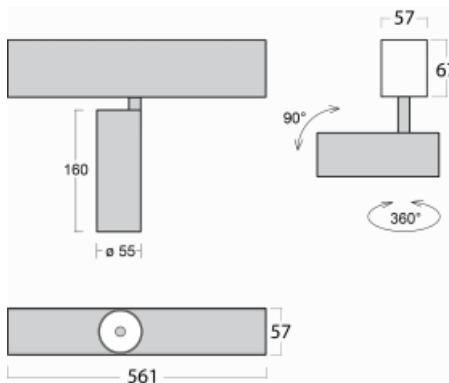

# Lina60-S

04S-200F-10GGE/930, W

**EPD<sup>®</sup>**

You will appreciate the L-Click system on the Lina60-S luminaire with a direct light distribution, which effectively saves you both time and money. How? The module simply clicks into the profile, so a lot of work is saved during assembly. This solution also prevents the direct touch of the LED technology and lengthens its operating life. The Lina60-S lighting system can be assembled creating endless lines and a big variety of shapes. In addition to great power output, the luminaire also has a great price. It will find its use in commercial, social and public spaces.

**Technical drawing**

Type of installation	Recessed, Surface, Wall mounted, Suspended
Light distribution	Direct
Luminaire shape	Linear
Colour of the luminaires	White
Material	Aluminium
Lifetime	L80/B20 50 000 hours
Warranty	5 years
Description of luminaires	Luminaire recessed/surface/wall mounted/suspended
Dimensions	561 mm × 57 mm × 67 mm
Light source	LED MODUL
Type of optical system	Reflector
Luminous flux*	1650 lm
Colour Temperature	3000 K warm white
Luminous efficacy	83 lm/W
MacAdam Light source	3
Colour rendering index	90
Beam angle	45°
UGR max. X=4H Y=8H, ρ=70,50,20	22.6