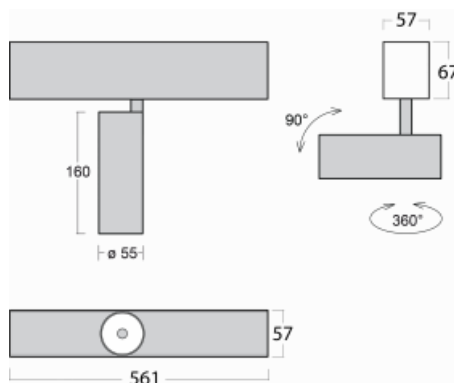

Luminaire

Lina60-S

04S-200F-10GGD/940, W

EPD®

You will appreciate the L-Click system on the Lina60-S luminaire with a direct light distribution, which effectively saves you both time and money. How? The module simply clicks into the profile, so a lot of work is saved during assembly. This solution also prevents the direct touch of the LED technology and lengthens its operating life. The Lina60-S lighting system can be assembled creating endless lines and a big variety of shapes. In addition to great power output, the luminaire also has a great price. It will find its use in commercial, social and public spaces.

Technical drawing

Type of installation	Recessed, Surface, Wall mounted, Suspended
Light distribution	Direct
Luminaire shape	Linear
Colour of the luminaires	White
Material	Aluminium
Lifetime	L80/B20 50 000 hours
Warranty	5 years
Description of luminaires	Luminaire recessed/surface/wall mounted/suspended
Dimensions	561 mm × 57 mm × 67 mm
Weight	2.28 kg
Light source	LED MODUL
Type of optical system	Reflector
Luminous flux*	1750 lm
Colour Temperature	4000 K cool white
Luminous efficacy	88 lm/W
MacAdam Light source	3
Colour rendering index	90
Beam angle	45°
UGR max. X=4H Y=8H, ρ=70,50,20	22.8

Curve

Luminaire power input* 20 W

Connection of the luminaires DALI

Electrical voltage 220-240V

Frequency 50/60Hz

⊕ CE IP 20

*±10 %

Downloads