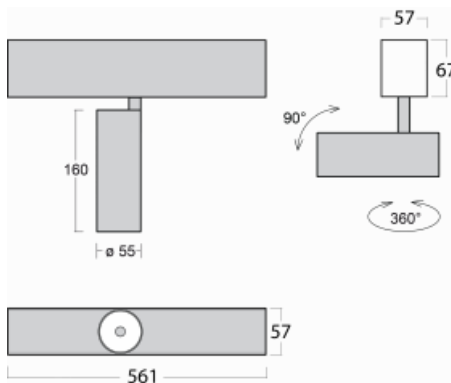

Luminaire

Lina60-S

04S-200F-10GGD/940, W

EPD®

You will appreciate the L-Click system on the Lina60-S luminaire with a direct light distribution, which effectively saves you both time and money. How? The module simply clicks into the profile, so a lot of work is saved during assembly. This solution also prevents the direct touch of the LED technology and lengthens its operating life. The Lina60-S lighting system can be assembled creating endless lines and a big variety of shapes. In addition to great power output, the luminaire also has a great price. It will find its use in commercial, social and public spaces.

Technical drawing

Type of installation	Recessed, Surface, Wall mounted, Suspended
Light distribution	Direct
Luminaire shape	Linear
Colour of the luminaires	White
Material	Aluminium
Lifetime	L80/B20 50 000 hours
Warranty	5 years
Description of luminaires	Luminaire recessed/surface/wall mounted/suspended
Dimensions (l × w × h mm)	561 mm × 57 mm × 67 mm
Weight	2.28 kg
Light source	LED MODUL
DIR optical system	Reflector
Luminous flux*	1750 lm
Colour Temperature	4000 K cool white
Luminous efficacy	88 lm/W
MacAdam Light source	3
Colour rendering index	90
Beam angle	45°
UGR max. X=4H Y=8H, ρ=70,50,20	22.8

00-00356, W
cable 5x0,75 4000mm,
white

00-00357, W
cable 5x0,75 6000mm,
white

00-00363, K
cable 5x1,5 2000mm

00-00364, K
cable 5x1,5 4000mm

00-00365, K
cable 5x1,5 6000mm

00-00366, K
cable 7x0,75 2000mm

00-00367, K
cable 7x0,75 4000mm