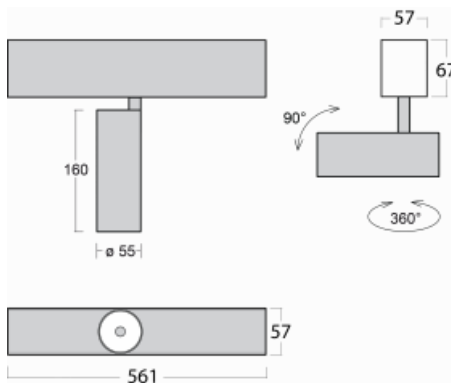

Luminaire

Lina60-S

04S-200F-10GGD/940, B

EPD®

You will appreciate the L-Click system on the Lina60-S luminaire with a direct light distribution, which effectively saves you both time and money. How? The module simply clicks into the profile, so a lot of work is saved during assembly. This solution also prevents the direct touch of the LED technology and lengthens its operating life. The Lina60-S lighting system can be assembled creating endless lines and a big variety of shapes. In addition to great power output, the luminaire also has a great price. It will find its use in commercial, social and public spaces.

Technical drawing

Type of installation	Recessed, Surface, Wall mounted, Suspended
Light distribution	Direct
Luminaire shape	Linear
Colour of the luminaires	Black
Material	Aluminium
Lifetime	L80/B20 50 000 hours
Warranty	5 years
Description of luminaires	Luminaire recessed/surface/wall mounted/suspended
Dimensions	561 mm × 57 mm × 67 mm
Weight	2.28 kg
Light source	LED MODUL
Type of optical system	Reflector
Luminous flux*	1750 lm
Colour Temperature	4000 K cool white
Luminous efficacy	88 lm/W
MacAdam Light source	3
Colour rendering index	90
Beam angle	45°
UGR max. X=4H Y=8H, $\rho=70,50,20$	22.8