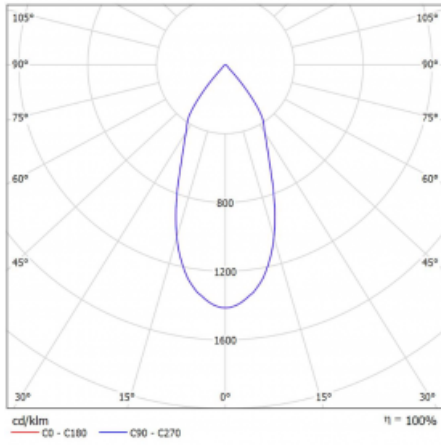

Curve

Luminaire power input* 20 W

Connection of the luminaires DALI

Electrical voltage 220-240V

Frequency 50/60Hz

⊕ CE IP 20

*±10 %