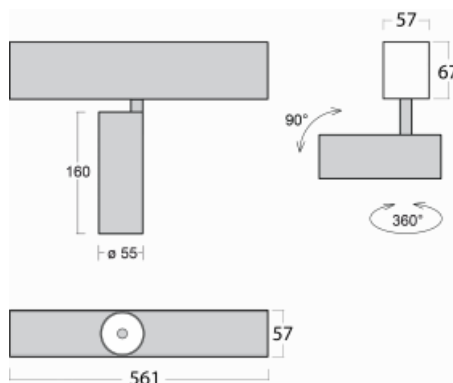

# Lina60-S

04S-200F-10GGD/930, W

EPD®

You will appreciate the L-Click system on the Lina60-S luminaire with a direct light distribution, which effectively saves you both time and money. How? The module simply clicks into the profile, so a lot of work is saved during assembly. This solution also prevents the direct touch of the LED technology and lengthens its operating life. The Lina60-S lighting system can be assembled creating endless lines and a big variety of shapes. In addition to great power output, the luminaire also has a great price. It will find its use in commercial, social and public spaces.

## Technical drawing

Type of installation	Recessed, Surface, Wall mounted, Suspended
Light distribution	Direct
Luminaire shape	Linear
Colour of the luminaires	White
Material	Aluminium
Lifetime	L80/B20 50 000 hours
Warranty	5 years
Description of luminaires	Luminaire recessed/surface/wall mounted/suspended
Dimensions (l × w × h mm)	561 mm × 57 mm × 67 mm
Light source	LED MODUL
DIR optical system	Reflector
Luminous flux*	1650 lm
Colour Temperature	3000 K warm white
Luminous efficacy	83 lm/W
MacAdam Light source	3
Colour rendering index	90
Beam angle	45°
UGR max. X=4H Y=8H, ρ=70,50,20	22.6

**00-00355, W**  
cable 5x0,75 2000mm,  
white

**00-00356, W**  
cable 5x0,75 4000mm,  
white

**00-00357, W**  
cable 5x0,75 6000mm,  
white

**00-00363, K**  
cable 5x1,5 2000mm

**00-00364, K**  
cable 5x1,5 4000mm