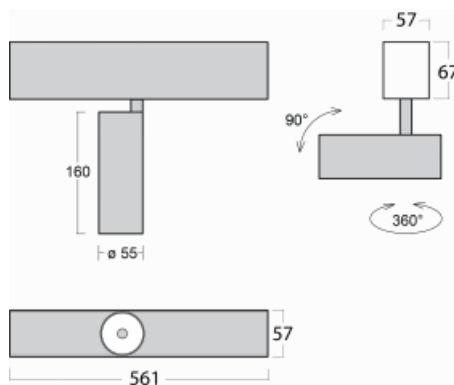

Luminaire

Lina60-S

04S-200F-10GGD/930, W

EPD®

You will appreciate the L-Click system on the Lina60-S luminaire with a direct light distribution, which effectively saves you both time and money. How? The module simply clicks into the profile, so a lot of work is saved during assembly. This solution also prevents the direct touch of the LED technology and lengthens its operating life. The Lina60-S lighting system can be assembled creating endless lines and a big variety of shapes. In addition to great power output, the luminaire also has a great price. It will find its use in commercial, social and public spaces.

Technical drawing

Type of installation	Recessed, Surface, Wall mounted, Suspended
Light distribution	Direct
Luminaire shape	Linear
Colour of the luminaires	White
Material	Aluminium
Lifetime	L80/B20 50 000 hours
Warranty	5 years
Description of luminaires	Luminaire recessed/surface/wall mounted/suspended
Dimensions	561 mm × 57 mm × 67 mm
Light source	LED MODUL
Type of optical system	Reflector
Luminous flux*	1650 lm
Colour Temperature	3000 K warm white
Luminous efficacy	83 lm/W
MacAdam Light source	3
Colour rendering index	90
Beam angle	45°
UGR max. X=4H Y=8H, $\rho=70,50,20$	22.6