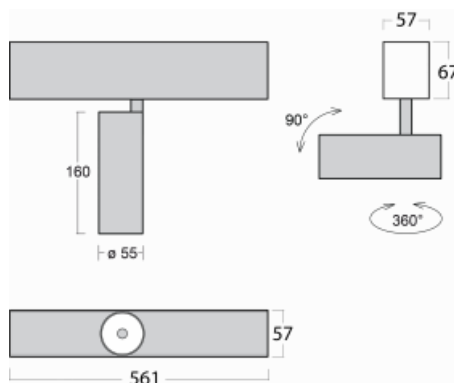

Luminaire

Lina60-S

04S-200F-10GGD/930, S

EPD®

You will appreciate the L-Click system on the Lina60-S luminaire with a direct light distribution, which effectively saves you both time and money. How? The module simply clicks into the profile, so a lot of work is saved during assembly. This solution also prevents the direct touch of the LED technology and lengthens its operating life. The Lina60-S lighting system can be assembled creating endless lines and a big variety of shapes. In addition to great power output, the luminaire also has a great price. It will find its use in commercial, social and public spaces.

Technical drawing

Type of installation	Recessed, Surface, Wall mounted, Suspended
Light distribution	Direct
Luminaire shape	Linear
Colour of the luminaires	Silver
Material	Aluminium
Lifetime	L80/B20 50 000 hours
Warranty	5 years
Description of luminaires	Luminaire recessed/surface/wall mounted/suspended
Dimensions	561 mm × 57 mm × 67 mm
Light source	LED MODUL
Type of optical system	Reflector
Luminous flux*	1650 lm
Colour Temperature	3000 K warm white
Luminous efficacy	83 lm/W
MacAdam Light source	3
Colour rendering index	90
Beam angle	45°
UGR max. X=4H Y=8H, $\rho=70,50,20$	22.6

Curve

Luminaire power input* 20 W

Connection of the luminaires DALI

Electrical voltage 220-240V

Frequency 50/60Hz

⊕ CE IP 20

*±10 %

Downloads