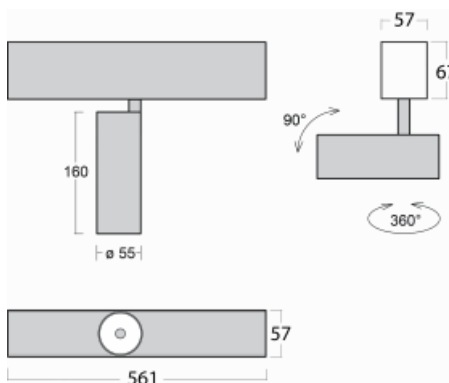

Luminaire

Lina60-S

04S-200F-10GDE/940, W

EPD®

You will appreciate the L-Click system on the Lina60-S luminaire with a direct light distribution, which effectively saves you both time and money. How? The module simply clicks into the profile, so a lot of work is saved during assembly. This solution also prevents the direct touch of the LED technology and lengthens its operating life. The Lina60-S lighting system can be assembled creating endless lines and a big variety of shapes. In addition to great power output, the luminaire also has a great price. It will find its use in commercial, social and public spaces.

Technical drawing

Type of installation	Recessed, Surface, Wall mounted, Suspended
Light distribution	Direct
Luminaire shape	Linear
Colour of the luminaires	White
Material	Aluminium
Lifetime	L80/B20 50 000 hours
Warranty	5 years
Description of luminaires	Luminaire recessed/surface/wall mounted/suspended
Dimensions	561 mm × 57 mm × 67 mm
Light source	LED MODUL
Type of optical system	Reflector
Luminous flux*	1250 lm
Colour Temperature	4000 K cool white
Luminous efficacy	92 lm/W
MacAdam Light source	3
Colour rendering index	90
Beam angle	45°
UGR max. X=4H Y=8H, $\rho=70,50,20$	21.7