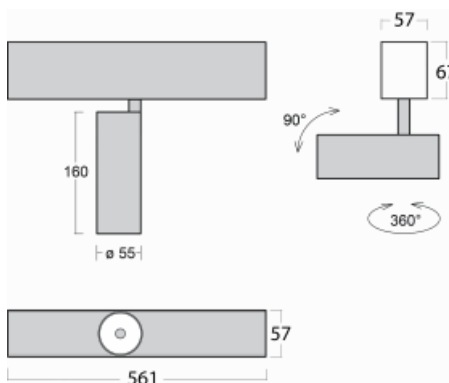

Luminaire

Lina60-S

04S-200F-10GDE/940, W

EPD[®]

You will appreciate the L-Click system on the Lina60-S luminaire with a direct light distribution, which effectively saves you both time and money. How? The module simply clicks into the profile, so a lot of work is saved during assembly. This solution also prevents the direct touch of the LED technology and lengthens its operating life. The Lina60-S lighting system can be assembled creating endless lines and a big variety of shapes. In addition to great power output, the luminaire also has a great price. It will find its use in commercial, social and public spaces.

Technical drawing

Type of installation	Recessed, Surface, Wall mounted, Suspended
Light distribution	Direct
Luminaire shape	Linear
Colour of the luminaires	White
Material	Aluminium
Lifetime	L80/B20 50 000 hours
Warranty	5 years
Description of luminaires	Luminaire recessed/surface/wall mounted/suspended
Dimensions (l × w × h mm)	561 mm × 57 mm × 67 mm
Light source	LED MODUL
DIR optical system	Reflector
Luminous flux*	1250 lm
Colour Temperature	4000 K cool white
Luminous efficacy	92 lm/W
MacAdam Light source	3
Colour rendering index	90
Beam angle	45°
UGR max. X=4H Y=8H, $\rho=70,50,20$	21.7