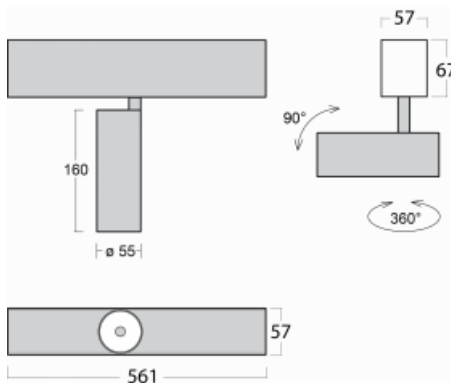

Luminaire

Lina60-S

04S-200F-10GDE/940, S

EPD[®]

You will appreciate the L-Click system on the Lina60-S luminaire with a direct light distribution, which effectively saves you both time and money. How? The module simply clicks into the profile, so a lot of work is saved during assembly. This solution also prevents the direct touch of the LED technology and lengthens its operating life. The Lina60-S lighting system can be assembled creating endless lines and a big variety of shapes. In addition to great power output, the luminaire also has a great price. It will find its use in commercial, social and public spaces.

Technical drawing

Type of installation	Recessed, Surface, Wall mounted, Suspended
Light distribution	Direct
Luminaire shape	Linear
Colour of the luminaires	Silver
Material	Aluminium
Lifetime	L80/B20 50 000 hours
Warranty	5 years
Description of luminaires	Luminaire recessed/surface/wall mounted/suspended
Dimensions (l × w × h mm)	561 mm × 57 mm × 67 mm
Light source	LED MODUL
DIR optical system	Reflector
Luminous flux*	1250 lm
Colour Temperature	4000 K cool white
Luminous efficacy	92 lm/W
MacAdam Light source	3
Colour rendering index	90
Beam angle	45°
UGR max. X=4H Y=8H, $\rho=70,50,20$	21.7

00-00358, K
cable 3x0,75 4000mm,
transparent

00-00360, K
cable 3x0,75 6000mm,
transparent

00-00370, S
ceiling cup 80x80x32mm

00-00600, F
ceiling fastening for
luminaires 132-5xxK,
04-2000x, 05-2000x,
09-200x - 1 piece