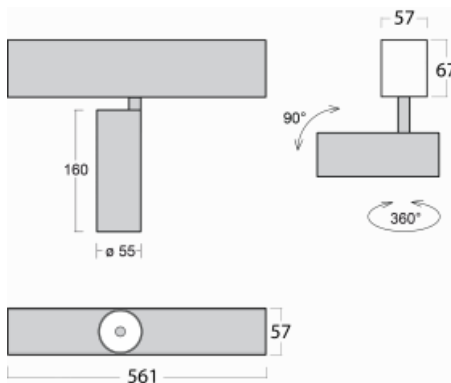

Luminaire

Lina60-S

04S-200F-10GDE/940, S

EPD®

You will appreciate the L-Click system on the Lina60-S luminaire with a direct light distribution, which effectively saves you both time and money. How? The module simply clicks into the profile, so a lot of work is saved during assembly. This solution also prevents the direct touch of the LED technology and lengthens its operating life. The Lina60-S lighting system can be assembled creating endless lines and a big variety of shapes. In addition to great power output, the luminaire also has a great price. It will find its use in commercial, social and public spaces.

Technical drawing

Type of installation	Recessed, Surface, Wall mounted, Suspended
Light distribution	Direct
Luminaire shape	Linear
Colour of the luminaires	Silver
Material	Aluminium
Lifetime	L80/B20 50 000 hours
Warranty	5 years
Description of luminaires	Luminaire recessed/surface/wall mounted/suspended
Dimensions	561 mm × 57 mm × 67 mm
Light source	LED MODUL
Type of optical system	Reflector
Luminous flux*	1250 lm
Colour Temperature	4000 K cool white
Luminous efficacy	92 lm/W
MacAdam Light source	3
Colour rendering index	90
Beam angle	45°
UGR max. X=4H Y=8H, $\rho=70,50,20$	21.7