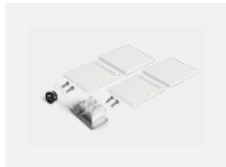

Technical drawing

Type of installation	Recessed, Surface, Wall mounted, Suspended
Light distribution	Direct
Luminaire shape	Linear
Colour of the luminaires	Silver
Material	Aluminium
Lifetime	L80/B20 50 000 hours
Warranty	5 years
Description of luminaires	Luminaire recessed/surface/wall mounted/suspended
Dimensions	561 mm × 57 mm × 67 mm
Light source	LED MODUL
Type of optical system	Reflector
Luminous flux*	1250 lm
Colour Temperature	4000 K cool white
Luminous efficacy	92 lm/W
MacAdam Light source	3
Colour rendering index	90
Beam angle	45°
UGR max. X=4H Y=8H, $\rho=70,50,20$	21.7

00-00358, K
cable 3x0,75 4000mm

00-00360, K
cable 3x0,75 6000mm

00-00370, S
ceiling cup 80x80x32mm

00-00500
wire for emergency
lighting XX-XXXX-20

00-00600, F
ceiling fastening for
luminaires 132-5xxK,
04-2000x, 05-2000x,
09-200x - 1 piece

00-20700, B
2 pcs of wall fastening
Lipo/Lina

04-00200, N
straight connector

04-01200, F
Accessory for gear-tray
release

04-20100, S
2xend cap - metal, 3-
conductor terminal box,
grommet

04-20102, S
2xend cap - plastic, 3-
conductor terminal box,
grommet

04-20900, F
bracket for installation
of suspended type of
profile as recessed
trimless