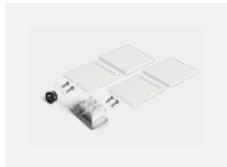

Technical drawing

Type of installation	Recessed, Surface, Wall mounted, Suspended
Light distribution	Direct
Luminaire shape	Linear
Colour of the luminaires	Silver
Material	Aluminium
Lifetime	L80/B20 50 000 hours
Warranty	5 years
Description of luminaires	Luminaire recessed/surface/wall mounted/suspended
Dimensions (l × w × h mm)	561 mm × 57 mm × 67 mm
Light source	LED MODUL
DIR optical system	Reflector
Luminous flux*	1250 lm
Colour Temperature	4000 K cool white
Luminous efficacy	92 lm/W
MacAdam Light source	3
Colour rendering index	90
Beam angle	45°
UGR max. X=4H Y=8H, $\rho=70,50,20$	21.7

00-00358, K
cable 3x0,75 4000mm,
transparent

00-00360, K
cable 3x0,75 6000mm,
transparent

00-00370, S
ceiling cup 80x80x32mm

00-00600, F
ceiling fastening for
luminaires 132-5xxK,
04-2000x, 05-2000x,
09-200x - 1 piece

00-20700, B
2 pcs of wall fastening
Lipo/Lina

04-00200, N
straight connector

04-01200, F
Accessory for gear-tray
release

04-20100, S
2xend cap - metal, 3-
conductor terminal box,
grommet

04-20102, S
2xend cap - plastic, 3-
conductor terminal box,
grommet

04-20900, F
bracket for installation
of suspended type of
profile as recessed
trimless