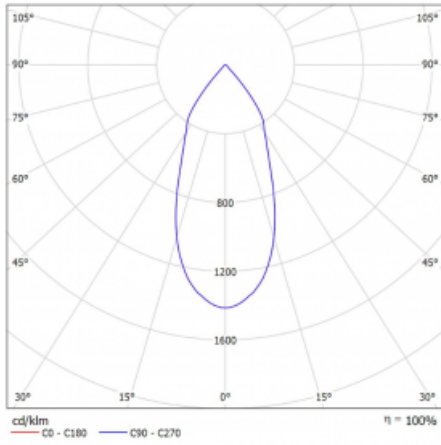

Luminaire

Lina60-S

04S-200F-10GDE/940, S

EPD®

You will appreciate the L-Click system on the Lina60-S luminaire with a direct light distribution, which effectively saves you both time and money. How? The module simply clicks into the profile, so a lot of work is saved during assembly. This solution also prevents the direct touch of the LED technology and lengthens its operating life. The Lina60-S lighting system can be assembled creating endless lines and a big variety of shapes. In addition to great power output, the luminaire also has a great price. It will find its use in commercial, social and public spaces.

Technical drawing

Type of installation	Recessed, Surface, Wall mounted, Suspended
Light distribution	Direct
Luminaire shape	Linear
Colour of the luminaires	Silver
Material	Aluminium
Lifetime	L80/B20 50 000 hours
Warranty	5 years
Description of luminaires	Luminaire recessed/surface/wall mounted/suspended
Dimensions	561 mm × 57 mm × 67 mm
Light source	LED MODUL
Type of optical system	Reflector
Luminous flux*	1250 lm
Colour Temperature	4000 K cool white
Luminous efficacy	92 lm/W
MacAdam Light source	3
Colour rendering index	90
Beam angle	45°
UGR max. X=4H Y=8H, $\rho=70,50,20$	21.7

Curve

Luminaire power input* 13.6 W

Connection of the luminaires ON/OFF

Electrical voltage 220-240V

Frequency 50/60Hz

⊕ CE IP 20

*±10 %

Downloads