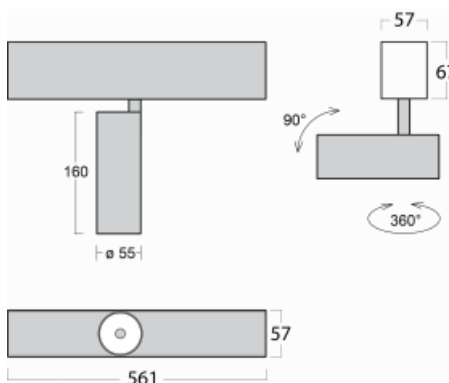

# Lina60-S

04S-200F-10GDE/940, B

EPD®

You will appreciate the L-Click system on the Lina60-S luminaire with a direct light distribution, which effectively saves you both time and money. How? The module simply clicks into the profile, so a lot of work is saved during assembly. This solution also prevents the direct touch of the LED technology and lengthens its operating life. The Lina60-S lighting system can be assembled creating endless lines and a big variety of shapes. In addition to great power output, the luminaire also has a great price. It will find its use in commercial, social and public spaces.

## Technical drawing

Type of installation	Recessed, Surface, Wall mounted, Suspended
Light distribution	Direct
Luminaire shape	Linear
Colour of the luminaires	Black
Material	Aluminium
Lifetime	L80/B20 50 000 hours
Warranty	5 years
Description of luminaires	Luminaire recessed/surface/wall mounted/suspended
Dimensions (l × w × h mm)	561 mm × 57 mm × 67 mm
Light source	LED MODUL
DIR optical system	Reflector
Luminous flux*	1250 lm
Colour Temperature	4000 K cool white
Luminous efficacy	92 lm/W
MacAdam Light source	3
Colour rendering index	90
Beam angle	45°
UGR max. X=4H Y=8H, $\rho=70,50,20$	21.7