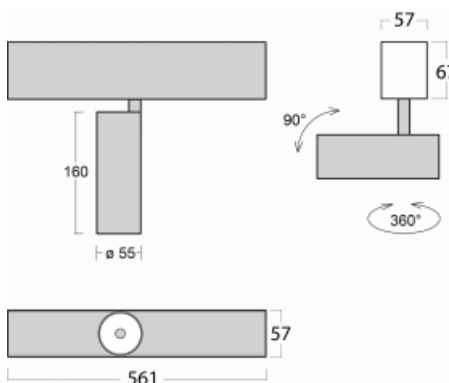

Luminaire

Lina60-S

04S-200F-10GDE/930, W

EPD®

You will appreciate the L-Click system on the Lina60-S luminaire with a direct light distribution, which effectively saves you both time and money. How? The module simply clicks into the profile, so a lot of work is saved during assembly. This solution also prevents the direct touch of the LED technology and lengthens its operating life. The Lina60-S lighting system can be assembled creating endless lines and a big variety of shapes. In addition to great power output, the luminaire also has a great price. It will find its use in commercial, social and public spaces.

Technical drawing

Type of installation	Recessed, Surface, Wall mounted, Suspended
Light distribution	Direct
Luminaire shape	Linear
Colour of the luminaires	White
Material	Aluminium
Lifetime	L80/B20 50 000 hours
Warranty	5 years
Description of luminaires	Luminaire recessed/surface/wall mounted/suspended
Dimensions	561 mm × 57 mm × 67 mm
Light source	LED MODUL
Type of optical system	Reflector
Luminous flux*	1200 lm
Colour Temperature	3000 K warm white
Luminous efficacy	88 lm/W
MacAdam Light source	3
Colour rendering index	90
Beam angle	45°
UGR max. X=4H Y=8H, $\rho=70,50,20$	21.5