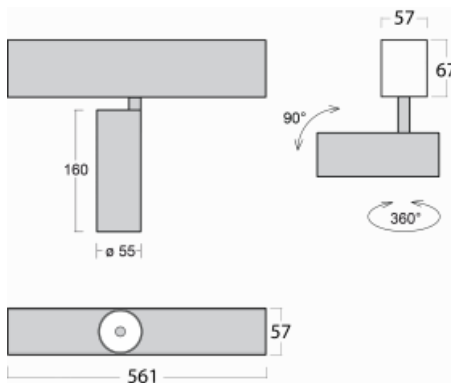

Luminaire

Lina60-S

04S-200F-10GDE/930, S

You will appreciate the L-Click system on the Lina60-S luminaire with a direct light distribution, which effectively saves you both time and money. How? The module simply clicks into the profile, so a lot of work is saved during assembly. This solution also prevents the direct touch of the LED technology and lengthens its operating life. The Lina60-S lighting system can be assembled creating endless lines and a big variety of shapes. In addition to great power output, the luminaire also has a great price. It will find its use in commercial, social and public spaces.

Technical drawing

Type of installation	Recessed, Surface, Wall mounted, Suspended
Light distribution	Direct
Luminaire shape	Linear
Colour of the luminaires	Silver
Material	Aluminium
Lifetime	L80/B20 50 000 hours
Warranty	5 years
Description of luminaires	Luminaire recessed/surface/wall mounted/suspended
Dimensions (l × w × h mm)	561 mm × 57 mm × 67 mm
Light source	LED MODUL
DIR optical system	Reflector
Luminous flux*	1200 lm
Colour Temperature	3000 K warm white
Luminous efficacy	88 lm/W
MacAdam Light source	3
Colour rendering index	90
Beam angle	45°
UGR max. X=4H Y=8H, $\rho=70,50,20$	21.5

00-00358, K
cable 3x0,75 4000mm,
transparent

00-00360, K
cable 3x0,75 6000mm,
transparent

00-00370, S
ceiling cup 80x80x32mm

00-00600, F
ceiling fastening for
luminaires 132-5xxK,
04-2000x, 05-2000x,
09-200x - 1 piece