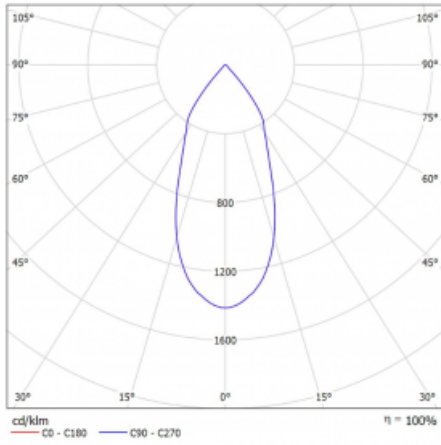

Luminaire

Lina60-S

04S-200F-10GDE/930, S

You will appreciate the L-Click system on the Lina60-S luminaire with a direct light distribution, which effectively saves you both time and money. How? The module simply clicks into the profile, so a lot of work is saved during assembly. This solution also prevents the direct touch of the LED technology and lengthens its operating life. The Lina60-S lighting system can be assembled creating endless lines and a big variety of shapes. In addition to great power output, the luminaire also has a great price. It will find its use in commercial, social and public spaces.

Technical drawing

Type of installation	Recessed, Surface, Wall mounted, Suspended
Light distribution	Direct
Luminaire shape	Linear
Colour of the luminaires	Silver
Material	Aluminium
Lifetime	L80/B20 50 000 hours
Warranty	5 years
Description of luminaires	Luminaire recessed/surface/wall mounted/suspended
Dimensions (l × w × h mm)	561 mm × 57 mm × 67 mm
Light source	LED MODUL
DIR optical system	Reflector
Luminous flux*	1200 lm
Colour Temperature	3000 K warm white
Luminous efficacy	88 lm/W
MacAdam Light source	3
Colour rendering index	90
Beam angle	45°
UGR max. X=4H Y=8H, $\rho=70,50,20$	21.5

Curve

Luminaire power input* 13.6 W

Connection of the luminaires ON/OFF

Electrical voltage 220-240V

Frequency 50/60Hz

⊕ CE IP 20

*±10 %

Downloads