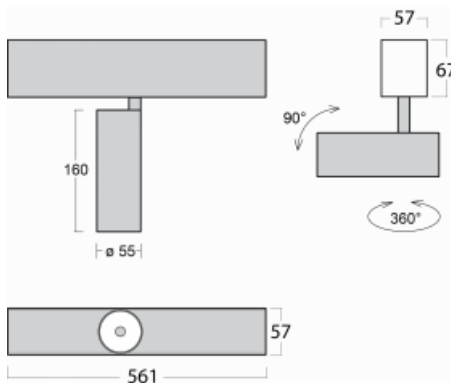

Luminaire

Lina60-S

04S-200F-10GDE/930, B

EPD[®]

You will appreciate the L-Click system on the Lina60-S luminaire with a direct light distribution, which effectively saves you both time and money. How? The module simply clicks into the profile, so a lot of work is saved during assembly. This solution also prevents the direct touch of the LED technology and lengthens its operating life. The Lina60-S lighting system can be assembled creating endless lines and a big variety of shapes. In addition to great power output, the luminaire also has a great price. It will find its use in commercial, social and public spaces.

Technical drawing

Type of installation	Recessed, Surface, Wall mounted, Suspended
Light distribution	Direct
Luminaire shape	Linear
Colour of the luminaires	Black
Material	Aluminium
Lifetime	L80/B20 50 000 hours
Warranty	5 years
Description of luminaires	Luminaire recessed/surface/wall mounted/suspended
Dimensions	561 mm × 57 mm × 67 mm
Light source	LED MODUL
Type of optical system	Reflector
Luminous flux*	1200 lm
Colour Temperature	3000 K warm white
Luminous efficacy	88 lm/W
MacAdam Light source	3
Colour rendering index	90
Beam angle	45°
UGR max. X=4H Y=8H, $\rho=70,50,20$	21.5