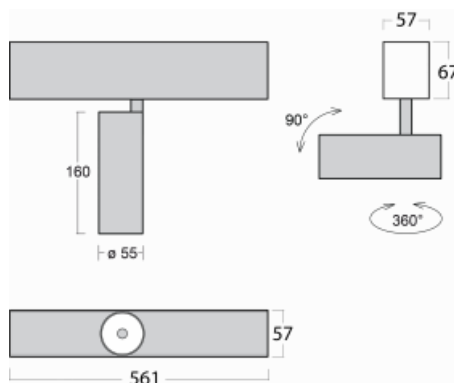

# Lina60-S

04S-200F-10GDD/940, W

EPD®

You will appreciate the L-Click system on the Lina60-S luminaire with a direct light distribution, which effectively saves you both time and money. How? The module simply clicks into the profile, so a lot of work is saved during assembly. This solution also prevents the direct touch of the LED technology and lengthens its operating life. The Lina60-S lighting system can be assembled creating endless lines and a big variety of shapes. In addition to great power output, the luminaire also has a great price. It will find its use in commercial, social and public spaces.

## Technical drawing

Type of installation	Recessed, Surface, Wall mounted, Suspended
Light distribution	Direct
Luminaire shape	Linear
Colour of the luminaires	White
Material	Aluminium
Lifetime	L80/B20 50 000 hours
Warranty	5 years
Description of luminaires	Luminaire recessed/surface/wall mounted/suspended
Dimensions (l × w × h mm)	561 mm × 57 mm × 67 mm
Light source	LED MODUL
DIR optical system	Reflector
Luminous flux*	1250 lm
Colour Temperature	4000 K cool white
Luminous efficacy	92 lm/W
MacAdam Light source	3
Colour rendering index	90
Beam angle	45°
UGR max. X=4H Y=8H, $\rho=70,50,20$	21.7