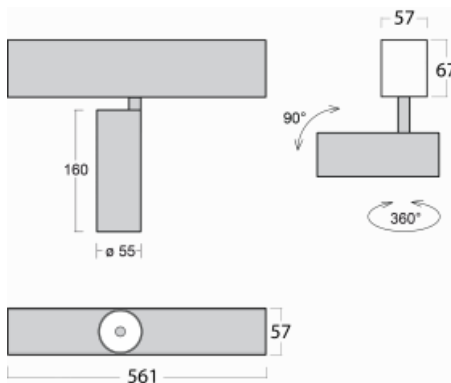

# Lina60-S

04S-200F-10GDD/940, B

EPD®

You will appreciate the L-Click system on the Lina60-S luminaire with a direct light distribution, which effectively saves you both time and money. How? The module simply clicks into the profile, so a lot of work is saved during assembly. This solution also prevents the direct touch of the LED technology and lengthens its operating life. The Lina60-S lighting system can be assembled creating endless lines and a big variety of shapes. In addition to great power output, the luminaire also has a great price. It will find its use in commercial, social and public spaces.

## Technical drawing

Type of installation	Recessed, Surface, Wall mounted, Suspended
Light distribution	Direct
Luminaire shape	Linear
Colour of the luminaires	Black
Material	Aluminium
Lifetime	L80/B20 50 000 hours
Warranty	5 years
Description of luminaires	Luminaire recessed/surface/wall mounted/suspended
Dimensions (l × w × h mm)	561 mm × 57 mm × 67 mm
Light source	LED MODUL
DIR optical system	Reflector
Luminous flux*	1250 lm
Colour Temperature	4000 K cool white
Luminous efficacy	92 lm/W
MacAdam Light source	3
Colour rendering index	90
Beam angle	45°
UGR max. X=4H Y=8H, $\rho=70,50,20$	21.7