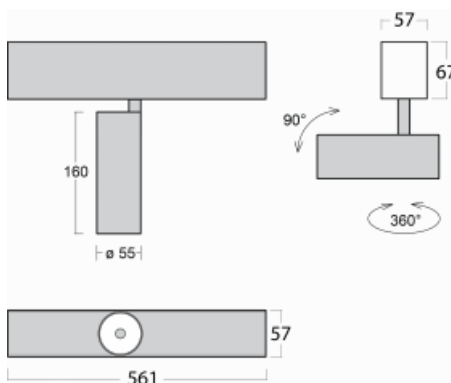

# Lina60-S

04S-200F-10GDD/930, W

EPD®

You will appreciate the L-Click system on the Lina60-S luminaire with a direct light distribution, which effectively saves you both time and money. How? The module simply clicks into the profile, so a lot of work is saved during assembly. This solution also prevents the direct touch of the LED technology and lengthens its operating life. The Lina60-S lighting system can be assembled creating endless lines and a big variety of shapes. In addition to great power output, the luminaire also has a great price. It will find its use in commercial, social and public spaces.

## Technical drawing

Type of installation	Recessed, Surface, Wall mounted, Suspended
Light distribution	Direct
Luminaire shape	Linear
Colour of the luminaires	White
Material	Aluminium
Lifetime	L80/B20 50 000 hours
Warranty	5 years
Description of luminaires	Luminaire recessed/surface/wall mounted/suspended
Dimensions (l × w × h mm)	561 mm × 57 mm × 67 mm
Weight	2.2 kg
Light source	LED MODUL
DIR optical system	Reflector
Luminous flux*	1200 lm
Colour Temperature	3000 K warm white
Luminous efficacy	88 lm/W
MacAdam Light source	3
Colour rendering index	90
Beam angle	45°
UGR max. X=4H Y=8H, ρ=70,50,20	21.5