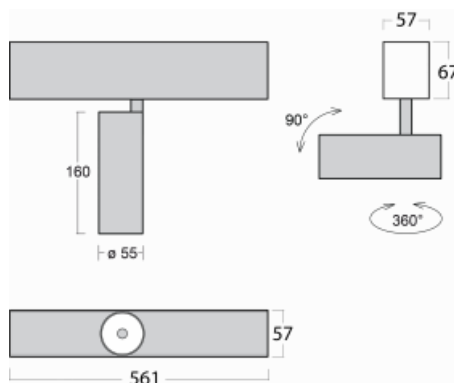

Luminaire

Lina60-S

04S-200F-10GDD/930, S

EPD®

You will appreciate the L-Click system on the Lina60-S luminaire with a direct light distribution, which effectively saves you both time and money. How? The module simply clicks into the profile, so a lot of work is saved during assembly. This solution also prevents the direct touch of the LED technology and lengthens its operating life. The Lina60-S lighting system can be assembled creating endless lines and a big variety of shapes. In addition to great power output, the luminaire also has a great price. It will find its use in commercial, social and public spaces.

Technical drawing

| | |
|-----------------------------------|---------------------------------------------------|
| Type of installation | Recessed, Surface, Wall mounted, Suspended |
| Light distribution | Direct |
| Luminaire shape | Linear |
| Colour of the luminaires | Silver |
| Material | Aluminium |
| Lifetime | L80/B20 50 000 hours |
| Warranty | 5 years |
| Description of luminaires | Luminaire recessed/surface/wall mounted/suspended |
| Dimensions | 561 mm × 57 mm × 67 mm |
| Weight | 2.2 kg |
| Light source | LED MODUL |
| Type of optical system | Reflector |
| Luminous flux* | 1200 lm |
| Colour Temperature | 3000 K warm white |
| Luminous efficacy | 88 lm/W |
| MacAdam Light source | 3 |
| Colour rendering index | 90 |
| Beam angle | 45° |
| UGR max. X=4H Y=8H, ρ=70,50,20 | 21.5 |

Curve

Luminaire power input* 13.6 W

Connection of the luminaires DALI

Electrical voltage 220-240V

Frequency 50/60Hz

⊕ CE IP 20

*±10 %

Downloads