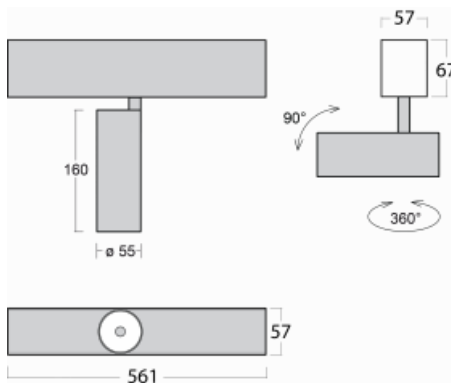

Luminaire

Lina60-S

04S-200F-10GDD/930, B

EPD®

You will appreciate the L-Click system on the Lina60-S luminaire with a direct light distribution, which effectively saves you both time and money. How? The module simply clicks into the profile, so a lot of work is saved during assembly. This solution also prevents the direct touch of the LED technology and lengthens its operating life. The Lina60-S lighting system can be assembled creating endless lines and a big variety of shapes. In addition to great power output, the luminaire also has a great price. It will find its use in commercial, social and public spaces.

Technical drawing

Type of installation	Recessed, Surface, Wall mounted, Suspended
Light distribution	Direct
Luminaire shape	Linear
Colour of the luminaires	Black
Material	Aluminium
Lifetime	L80/B20 50 000 hours
Warranty	5 years
Description of luminaires	Luminaire recessed/surface/wall mounted/suspended
Dimensions (l × w × h mm)	561 mm × 57 mm × 67 mm
Weight	2.2 kg
Light source	LED MODUL
DIR optical system	Reflector
Luminous flux*	1200 lm
Colour Temperature	3000 K warm white
Luminous efficacy	88 lm/W
MacAdam Light source	3
Colour rendering index	90
Beam angle	45°
UGR max. X=4H Y=8H, $\varrho=70,50,20$	21.5

Curve

Luminaire power input* 13.6 W

Connection of the luminaires DALI

Electrical voltage 220-240V

Frequency 50/60Hz

⊕ CE IP 20

*±10 %

Downloads