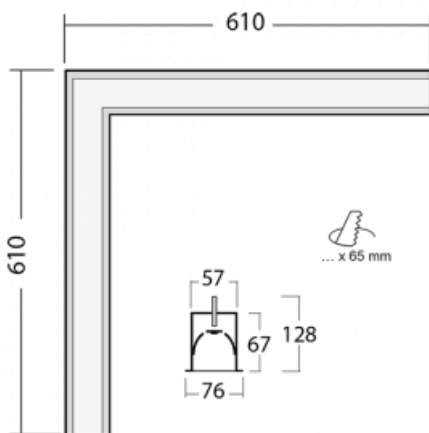

Luminaire

Lina60-S

04S-020I-20GEE/840, W

EPD[®]

You will appreciate the L-Click system on the Lina60-S luminaire with a direct light distribution, which effectively saves you both time and money. How? The module simply clicks into the profile, so a lot of work is saved during assembly. This solution also prevents the direct touch of the LED technology and lengthens its operating life. The Lina60-S lighting system can be assembled creating endless lines and a big variety of shapes. In addition to great power output, the luminaire also has a great price. It will find its use in commercial, social and public spaces.

Technical drawing

Type of installation	Recessed
Light distribution	Direct
Luminaire shape	Corner
Colour of the luminaires	White
Material	Aluminium
Lifetime	L90/B50 50 000 hours
Warranty	5 years
Description of luminaires	Luminaire recessed
Dimensions	610 mm × 610 mm × 67 mm
Light source	LED MODUL
Type of optical system	Microprisma
Luminous flux*	940 lm
Colour Temperature	4000 K cool white
Luminous efficacy	121 lm/W
MacAdam Light source	2
Colour rendering index	80
UGR max. X=4H Y=8H, ρ=70,50,20	18.4

Luminaire power input*	7.8 W
Connection of the luminaires	ON/OFF
Electrical voltage	220-240V
Frequency	50/60Hz

  IP 40

*±10 %

Downloads

Installation instructions

Photos

Accessories

00-00500
wire for emergency
lighting XX-XXXX-20