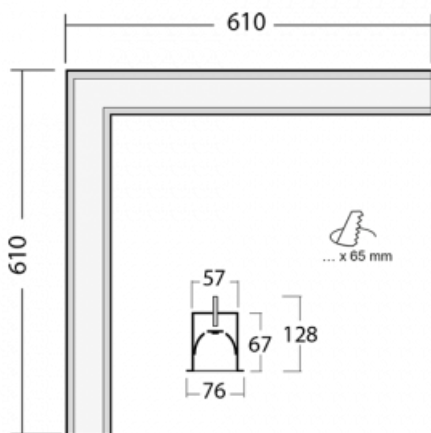

# Lina60-S

04S-020I-20GEE/840, W

**EPD®**

You will appreciate the L-Click system on the Lina60-S luminaire with a direct light distribution, which effectively saves you both time and money. How? The module simply clicks into the profile, so a lot of work is saved during assembly. This solution also prevents the direct touch of the LED technology and lengthens its operating life. The Lina60-S lighting system can be assembled creating endless lines and a big variety of shapes. In addition to great power output, the luminaire also has a great price. It will find its use in commercial, social and public spaces.

## Technical drawing

Type of installation	Recessed
Light distribution	Direct
Luminaire shape	Corner
Colour of the luminaires	White
Material	Aluminium
Lifetime	L90/B50 50 000 hours
Warranty	5 years
Description of luminaires	Luminaire recessed
Dimensions (l × w × h mm)	610 mm × 610 mm × 67 mm
Light source	LED MODUL
DIR optical system	Microprisma
Luminous flux*	940 lm
Colour Temperature	4000 K cool white
Luminous efficacy	121 lm/W
MacAdam Light source	2
Colour rendering index	80
UGR max. X=4H Y=8H, ρ=70,50,20	18.4