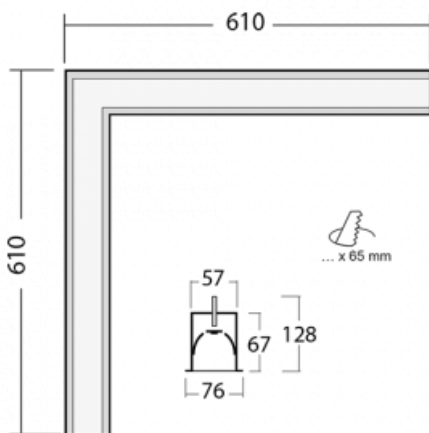

# Lina60-S

04S-020I-20GEE/840, S

You will appreciate the L-Click system on the Lina60-S luminaire with a direct light distribution, which effectively saves you both time and money. How? The module simply clicks into the profile, so a lot of work is saved during assembly. This solution also prevents the direct touch of the LED technology and lengthens its operating life. The Lina60-S lighting system can be assembled creating endless lines and a big variety of shapes. In addition to great power output, the luminaire also has a great price. It will find its use in commercial, social and public spaces.

## Technical drawing

Type of installation	Recessed
Light distribution	Direct
Luminaire shape	Corner
Colour of the luminaires	Silver
Material	Aluminium
Lifetime	L90/B50 50 000 hours
Warranty	5 years
Description of luminaires	Luminaire recessed
Dimensions (l × w × h mm)	610 mm × 610 mm × 67 mm
Light source	LED MODUL
DIR optical system	Microprisma
Luminous flux*	940 lm
Colour Temperature	4000 K cool white
Luminous efficacy	121 lm/W
MacAdam Light source	2
Colour rendering index	80
UGR max. X=4H Y=8H, ρ=70,50,20	18.4

## Curve

Luminaire power input\* 7.8 W

Connection of the luminaires ON/OFF

Electrical voltage 220-240V

Frequency 50/60Hz

⊕ CE IP 40

\* $\pm 10\%$