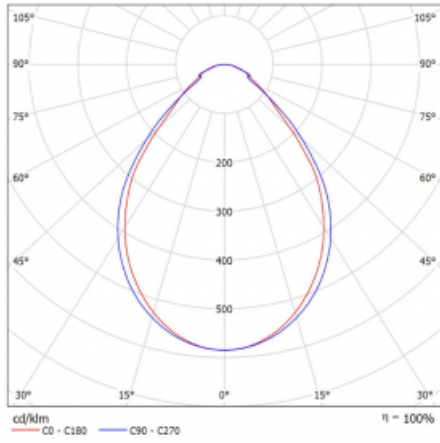

Curve

Luminaire power input* 7.8 W

Connection of the luminaires ON/OFF

Electrical voltage 220-240V

Frequency 50/60Hz

⊕ CE IP 40

* $\pm 10\%$