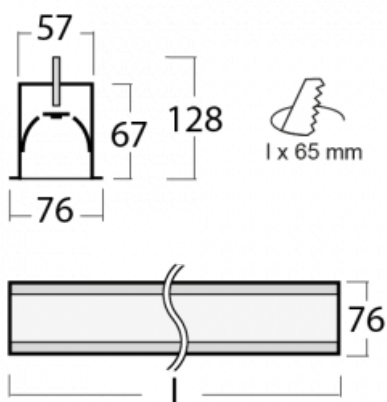

Luminaire

Lina60-S

04S-000K-20GEE/840, B

| | |
|---------------------------|----------------------|
| Type of installation | Recessed |
| Light distribution | Direct |
| Luminaire shape | Linear |
| Colour of the luminaires | Black |
| Material | Aluminium |
| Lifetime | L90/B50 50 000 hours |
| Warranty | 5 years |
| Description of luminaires | Luminaire recessed |

| | |
|--|-------------------------|
| Dimensions (l x w x h mm) | 1122 mm x 76 mm x 67 mm |
| Weight | 2.8 kg |
| Light source | LED MODUL |
| DIR optical system | Opal diffuser |
| Luminous flux* | 2130 lm |
| Colour Temperature | 4000 K cool white |
| Luminous efficacy | 128 lm/W |
| MacAdam Light source | 2 |
| Colour rendering index | 80 |
| UGR max. X=4H Y=8H, $\rho=70,50,20$ | 25.1 |

Technical drawing

Curve

Luminaire power input* 16.6 W

Connection of the luminaires ON/OFF

Electrical voltage 220-240V

Frequency 50/60Hz

⊕ CE IP 40

*±10 %