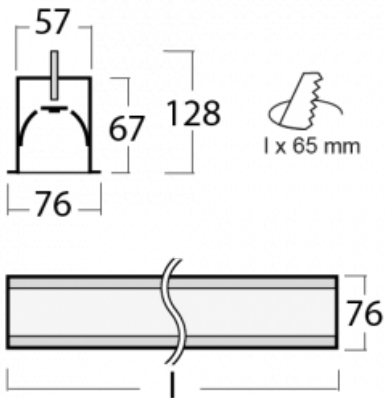

# Lina60-S

04S-000K-15GGE/830, S

**EPD®**

You will appreciate the L-Click system on the Lina60-S luminaire with a direct light distribution, which effectively saves you both time and money. How? The module simply clicks into the profile, so a lot of work is saved during assembly. This solution also prevents the direct touch of the LED technology and lengthens its operating life. The Lina60-S lighting system can be assembled creating endless lines and a big variety of shapes. In addition to great power output, the luminaire also has a great price. It will find its use in commercial, social and public spaces.

**Technical drawing**

|  |                        |
|--|------------------------|
| Type of installation                   | Recessed               |
| Light distribution                     | Direct                 |
| Luminaire shape                        | Linear                 |
| Colour of the luminaires               | Silver                 |
| Material                               | Aluminium              |
| Lifetime                               | L90/B50 50 000 hours   |
| Warranty                               | 5 years                |
| Description of luminaires              | Luminaire recessed     |
| Dimensions                             | 842 mm × 76 mm × 67 mm |
| Weight                                 | 2.3 kg                 |
| Light source                           | LED MODUL              |
| Type of optical system                 | Opal diffuser          |
| Luminous flux*                         | 2330 lm                |
| Colour Temperature                     | 3000 K warm white      |
| Luminous efficacy                      | 125 lm/W               |
| MacAdam Light source                   | 2                      |
| Colour rendering index                 | 80                     |
| UGR max. X=4H<br>Y=8H, $\rho=70,50,20$ | 26.4                   |