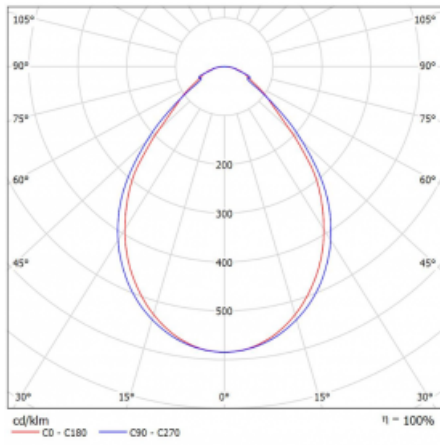

Luminaire

Lina60-S

04S-000I-80GEE/830, W

EPD[®]

You will appreciate the L-Click system on the Lina60-S luminaire with a direct light distribution, which effectively saves you both time and money. How? The module simply clicks into the profile, so a lot of work is saved during assembly. This solution also prevents the direct touch of the LED technology and lengthens its operating life. The Lina60-S lighting system can be assembled creating endless lines and a big variety of shapes. In addition to great power output, the luminaire also has a great price. It will find its use in commercial, social and public spaces.

Technical drawing

Type of installation	Recessed
Light distribution	Direct
Luminaire shape	Linear
Colour of the luminaires	White
Material	Aluminium
Lifetime	L90/B50 50 000 hours
Warranty	5 years
Description of luminaires	Luminaire recessed
Dimensions	4488 mm × 76 mm × 67 mm
Light source	LED MODUL
Type of optical system	Microprisma
Luminous flux*	3610 lm
Colour Temperature	3000 K warm white
Luminous efficacy	116 lm/W
MacAdam Light source	2
Colour rendering index	80
UGR max. X=4H Y=8H, ρ=70,50,20	18.2

Curve

Luminaire power input* 31.2 W

Connection of the luminaires ON/OFF

Electrical voltage 220-240V

Frequency 50/60Hz

⊕ CE IP 40

* $\pm 10\%$

Downloads