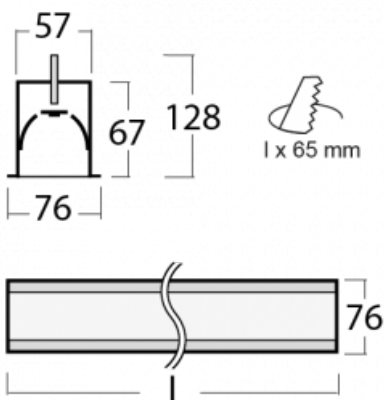

Luminaire

Lina60-S

04S-000I-80GEE/830, W

EPD[®]

You will appreciate the L-Click system on the Lina60-S luminaire with a direct light distribution, which effectively saves you both time and money. How? The module simply clicks into the profile, so a lot of work is saved during assembly. This solution also prevents the direct touch of the LED technology and lengthens its operating life. The Lina60-S lighting system can be assembled creating endless lines and a big variety of shapes. In addition to great power output, the luminaire also has a great price. It will find its use in commercial, social and public spaces.

Technical drawing

Type of installation	Recessed
Light distribution	Direct
Luminaire shape	Linear
Colour of the luminaires	White
Material	Aluminium
Lifetime	L90/B50 50 000 hours
Warranty	5 years
Description of luminaires	Luminaire recessed
Dimensions	4488 mm × 76 mm × 67 mm
Light source	LED MODUL
Type of optical system	Microprisma
Luminous flux*	3610 lm
Colour Temperature	3000 K warm white
Luminous efficacy	116 lm/W
MacAdam Light source	2
Colour rendering index	80
UGR max. X=4H Y=8H, ρ=70,50,20	18.2

Curve

Luminaire power input* 31.2 W

Connection of the luminaires ON/OFF

Electrical voltage 220-240V

Frequency 50/60Hz

⊕ CE IP 40

* $\pm 10\%$

Downloads