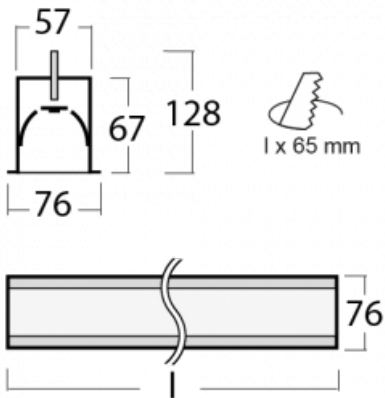

Luminaire

Lina60-S

04S-000I-60GEE/830, B

EPD®

You will appreciate the L-Click system on the Lina60-S luminaire with a direct light distribution, which effectively saves you both time and money. How? The module simply clicks into the profile, so a lot of work is saved during assembly. This solution also prevents the direct touch of the LED technology and lengthens its operating life. The Lina60-S lighting system can be assembled creating endless lines and a big variety of shapes. In addition to great power output, the luminaire also has a great price. It will find its use in commercial, social and public spaces.

Technical drawing

Type of installation	Recessed
Light distribution	Direct
Luminaire shape	Linear
Colour of the luminaires	Black
Material	Aluminium
Lifetime	L90/B50 50 000 hours
Warranty	5 years
Description of luminaires	Luminaire recessed
Dimensions	3366 mm × 76 mm × 67 mm
Light source	LED MODUL
Type of optical system	Microprisma
Luminous flux*	2700 lm
Colour Temperature	3000 K warm white
Luminous efficacy	115 lm/W
MacAdam Light source	2
Colour rendering index	80
UGR max. X=4H Y=8H, ρ=70,50,20	18.2

Curve

Luminaire power input* 23.4 W

Connection of the luminaires ON/OFF

Electrical voltage 220-240V

Frequency 50/60Hz

⊕ CE IP 40

*±10 %

Downloads