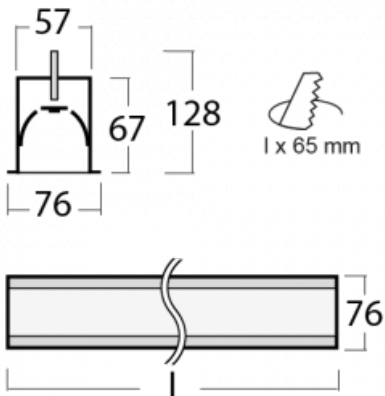

Luminaire

Lina60-S

04S-000I-50GEE/830, W

Type of installation	Recessed
Light distribution	Direct
Luminaire shape	Linear
Colour of the luminaires	White
Material	Aluminium
Lifetime	L90/B50 50 000 hours
Warranty	5 years
Description of luminaires	Luminaire recessed

Dimensions (l × w × h mm)	2805 mm × 76 mm × 67 mm
Light source	LED MODUL
DIR optical system	Microprisma
Luminous flux*	2250 lm
Colour Temperature	3000 K warm white
Luminous efficacy	115 lm/W
MacAdam Light source	2
Colour rendering index	80
UGR max. X=4H Y=8H, ρ=70,50,20	18.2

Technical drawing

Curve

Luminaire power input* 19.5 W

Connection of the luminaires ON/OFF

Electrical voltage 220-240V

Frequency 50/60Hz

⊕ CE IP 40

* $\pm 10\%$