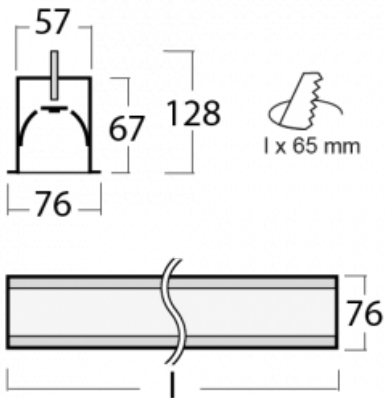

# Lina60-S

04S-000I-30GGTD/830, B

**EPD®**

You will appreciate the L-Click system on the Lina60-S luminaire with a direct light distribution, which effectively saves you both time and money. How? The module simply clicks into the profile, so a lot of work is saved during assembly. This solution also prevents the direct touch of the LED technology and lengthens its operating life. The Lina60-S lighting system can be assembled creating endless lines and a big variety of shapes. In addition to great power output, the luminaire also has a great price. It will find its use in commercial, social and public spaces.

**Technical drawing**

|                                   |                         |
|-----------------------------------|-------------------------|
| Type of installation              | Recessed                |
| Light distribution                | Direct                  |
| Luminaire shape                   | Linear                  |
| Colour of the luminaires          | Black                   |
| Material                          | Aluminium               |
| Lifetime                          | L90/B50 50 000 hours    |
| Warranty                          | 5 years                 |
| Description of luminaires         | Luminaire recessed      |
| Dimensions                        | 1683 mm × 76 mm × 67 mm |
| Light source                      | LED MODUL               |
| Type of optical system            | Microprisma             |
| Luminous flux*                    | 3890 lm                 |
| Colour Temperature                | 3000 K warm white       |
| Luminous efficacy                 | 105 lm/W                |
| MacAdam Light source              | 2                       |
| Colour rendering index            | 80                      |
| UGR max. X=4H<br>Y=8H, ρ=70,50,20 | 21.9                    |