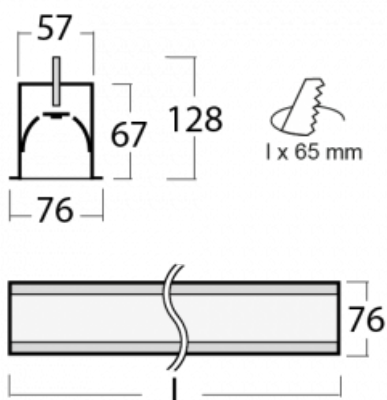

Luminaire

Lina60-S

04S-000I-30GGE/830, S

EPD®

You will appreciate the L-Click system on the Lina60-S luminaire with a direct light distribution, which effectively saves you both time and money. How? The module simply clicks into the profile, so a lot of work is saved during assembly. This solution also prevents the direct touch of the LED technology and lengthens its operating life. The Lina60-S lighting system can be assembled creating endless lines and a big variety of shapes. In addition to great power output, the luminaire also has a great price. It will find its use in commercial, social and public spaces.

Technical drawing

Type of installation	Recessed
Light distribution	Direct
Luminaire shape	Linear
Colour of the luminaires	Silver
Material	Aluminium
Lifetime	L90/B50 50 000 hours
Warranty	5 years
Description of luminaires	Luminaire recessed
Dimensions	1683 mm × 76 mm × 67 mm
Light source	LED MODUL
Type of optical system	Microprisma
Luminous flux*	3890 lm
Colour Temperature	3000 K warm white
Luminous efficacy	105 lm/W
MacAdam Light source	2
Colour rendering index	80
UGR max. X=4H Y=8H, ρ=70,50,20	21.9

Curve

Luminaire power input* 37.2 W

Connection of the luminaires ON/OFF

Electrical voltage 220-240V

Frequency 50/60Hz

⊕ CE IP 40

*±10 %

Downloads