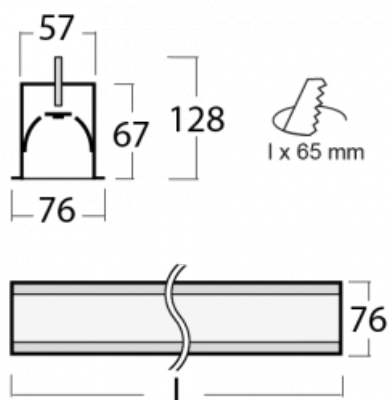

# Lina60-S

04S-000I-30GGE/830, B

EPD®

You will appreciate the L-Click system on the Lina60-S luminaire with a direct light distribution, which effectively saves you both time and money. How? The module simply clicks into the profile, so a lot of work is saved during assembly. This solution also prevents the direct touch of the LED technology and lengthens its operating life. The Lina60-S lighting system can be assembled creating endless lines and a big variety of shapes. In addition to great power output, the luminaire also has a great price. It will find its use in commercial, social and public spaces.

## Technical drawing

Type of installation	Recessed
Light distribution	Direct
Luminaire shape	Linear
Colour of the luminaires	Black
Material	Aluminium
Lifetime	L90/B50 50 000 hours
Warranty	5 years
Description of luminaires	Luminaire recessed
Dimensions	1683 mm × 76 mm × 67 mm
Weight	4.6 kg
Light source	LED MODUL
Type of optical system	Microprisma
Luminous flux*	3890 lm
Colour Temperature	3000 K warm white
Luminous efficacy	105 lm/W
MacAdam Light source	2
Colour rendering index	80
UGR max. X=4H Y=8H, $\rho=70,50,20$	21.9