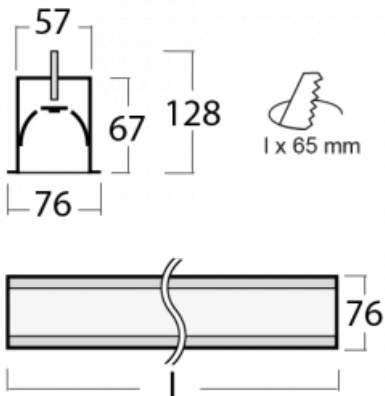

Dimensions (l x w x h mm)	1683 mm x 76 mm x 67 mm
------------------------------	-------------------------

Light source	LED MODUL
--------------	-----------

DIR optical system	Microprisma
--------------------	-------------

Colour rendering index	80
------------------------	----

UGR max. X=4H Y=8H, $\rho=70,50,20$	18.2
--	------

You will appreciate the L-Click system on the Lina60-S luminaire with a direct light distribution, which effectively saves you both time and money. How? The module simply clicks into the profile, so a lot of work is saved during assembly. This solution also prevents the direct touch of the LED technology and lengthens its operating life. The Lina60-S lighting system can be assembled creating endless lines and a big variety of shapes. In addition to great power output, the luminaire also has a great price. It will find its use in commercial, social and public spaces.

## Technical drawing