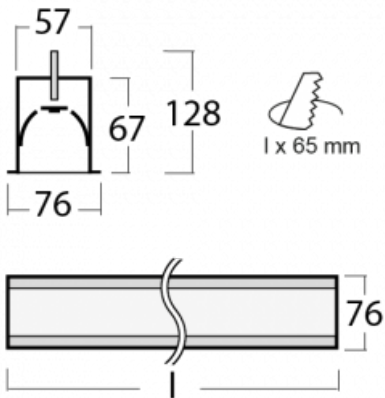

# Lina60-S

04S-000I-20GGE/830, W

Type of installation	Recessed
Light distribution	Direct
Luminaire shape	Linear
Colour of the luminaires	White
Material	Aluminium
Lifetime	L90/B50 50 000 hours
Warranty	5 years
Description of luminaires	Luminaire recessed

Dimensions (l x w x h mm)	1122 mm x 76 mm x 67 mm
Weight	2.8 kg
Light source	LED MODUL
DIR optical system	Microprisma
Luminous flux*	2590 lm
Colour Temperature	3000 K warm white
Luminous efficacy	104 lm/W
MacAdam Light source	2
Colour rendering index	80
UGR max. X=4H Y=8H, $\rho=70,50,20$	21.9

## Technical drawing