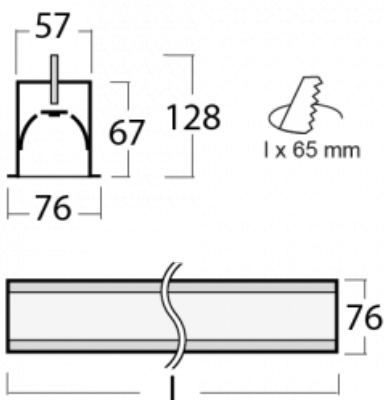

# Lina60-S

04S-000I-20GEE/830, B

|                           |                      |
|---------------------------|----------------------|
| Type of installation      | Recessed             |
| Light distribution        | Direct               |
| Luminaire shape           | Linear               |
| Colour of the luminaires  | Black                |
| Material                  | Aluminium            |
| Lifetime                  | L90/B50 50 000 hours |
| Warranty                  | 5 years              |
| Description of luminaires | Luminaire recessed   |

|  |                         |
|--|-------------------------|
| Dimensions<br>(l x w x h mm)           | 1122 mm x 76 mm x 67 mm |
| Weight                                 | 2.8 kg                  |
| Light source                           | LED MODUL               |
| DIR optical system                     | Microprisma             |
| Luminous flux*                         | 900 lm                  |
| Colour Temperature                     | 3000 K warm white       |
| Luminous efficacy                      | 115 lm/W                |
| MacAdam Light source                   | 2                       |
| Colour rendering index                 | 80                      |
| UGR max. X=4H<br>Y=8H, $\rho=70,50,20$ | 18.2                    |

## Technical drawing