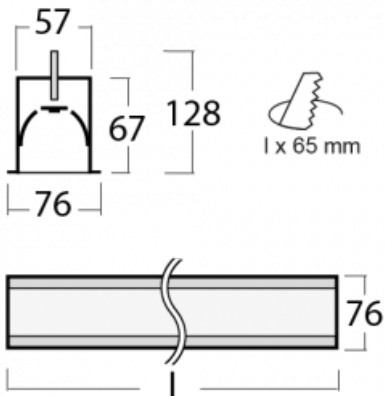

Luminaire

Lina60-S

04S-000I-15GEE/830, S

Type of installation	Recessed
Light distribution	Direct
Luminaire shape	Linear
Colour of the luminaires	Silver
Material	Aluminium
Lifetime	L90/B50 50 000 hours
Warranty	5 years
Description of luminaires	Luminaire recessed

Dimensions (l × w × h mm)	842 mm × 76 mm × 67 mm
Light source	LED MODUL
DIR optical system	Microprisma
Luminous flux*	670 lm
Colour Temperature	3000 K warm white
Luminous efficacy	114 lm/W
MacAdam Light source	2
Colour rendering index	80
UGR max. X=4H Y=8H, ρ=70,50,20	18.2

Technical drawing

Curve

Luminaire power input* 5.9 W

Connection of the luminaires ON/OFF

Electrical voltage 220-240V

Frequency 50/60Hz

⊕ CE IP 40

*±10 %