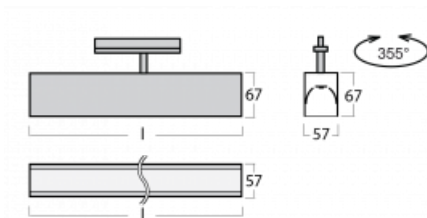

Luminaire

Lina60-T

04-600K-25GGE/840, S

The Lina60-T luminaires are based on the concept of Lina60 luminaires. In this case, however, the luminaires are installed in three-circuit tracks. These luminaires are suitable for supplementing accent lighting provided by other luminaires from our product range, for example Vali80-T. With its diffused light, Lina60-T helps to balance the lighting in the room by illuminating the communication zones, especially in the sales areas. The luminaires feature a support adapter in which the luminaire can be rotated along the Z axis thus modifying the arrangement of the system and also partially direct the light in a given space.

Technical drawing

Type of installation	3 circuit track
Light distribution	Direct
Luminaire shape	Linear
Colour of the luminaires	Silver
Material	Aluminium
Lifetime	L90/B50 50 000 hours
Warranty	5 years
Description of luminaires	Luminaire 3 circuit track
Dimensions	1408 mm × 57 mm × 67 mm
Weight	3.6 kg
Light source	LED MODUL
Type of optical system	Opal diffuser
Luminous flux*	4090 lm
Colour Temperature	4000 K cool white
Luminous efficacy	132 lm/W
MacAdam Light source	2
Colour rendering index	80
UGR max. X=4H Y=8H, $\rho=70,50,20$	26.6